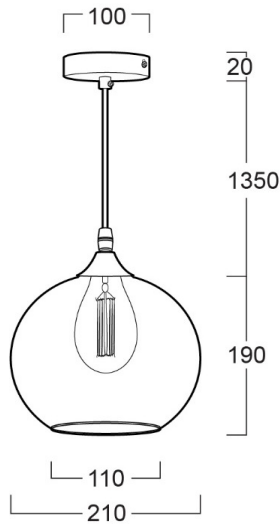

PSG20-181 /RG

PENDANT LUMINAIRE - E27x1

LUMAX

APPLICATIONS

- * RECREATIONAL CENTERS, HOTELS
- * RESTAURANTS
- * RESIDENTIALS
- * OTHER INDOOR APPLICATIONS WHERE PENDANT LUMINAIRE IS REQUIRED

SPECIFICATION FEATURES

- * LAMP : LED 9W
- * SOCKET : E27x1
- * SIZE : dia 200 x H190 mm (w/o Cable Length)
- * MATERIAL : Metal Body and Glass Shade
Glass Top Half Rose Gold color, Bottom Clear Color

ORDERING DATA

CATALOG NO.	COLOR	LAMP TYPE	REMARKS
PSG20-181/RG /E27x1	ROSE GOLD		