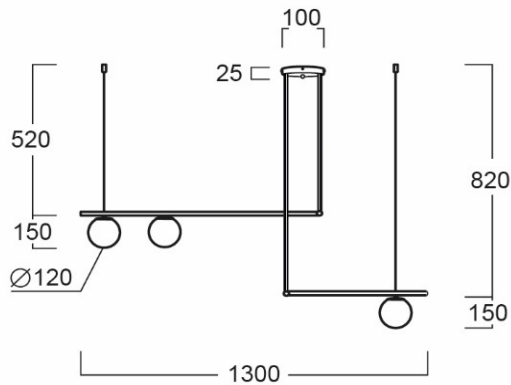

- * LAMP : LED 3W
- * SOCKET : G9x3
- * SIZE : W1300 x 120 x 970 mm
- * MATERIAL : Metal Body in Gold Color
White Glass shade

ORDERING DATA

CATALOG NO.	COLOR	LAMP TYPE	REMARKS
PSG120-073 /G9x3	GOLD		