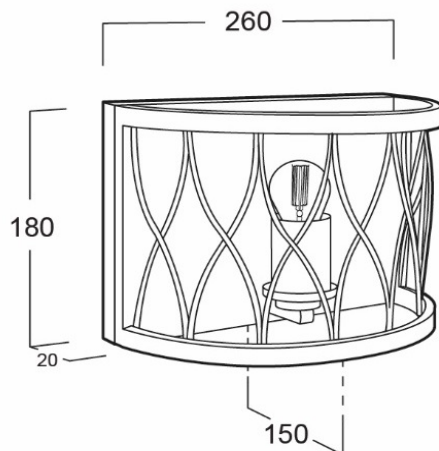

WSS26-051

WALLMOUNT LUMINAIRE - E27x1

LIGHTING &
EQUIPMENT
PUBLIC COMPANY LIMITED

APPLICATIONS

- * RECREATIONAL CENTERS, HOTELS
- * RESTAURANTS
- * RESIDENTIALS
- * OTHER INDOOR SUITABLE FOR BATHROOM LAMP

SPECIFICATION FEATURES

- * LAMP : LED 3W
- * SOCKET : E27x1
- * SIZE : W260 x 130 x H160 mm
- * Material : Metal Body Black and Gold Color

ORDERING DATA

CATALOG NO.	COLOR	LAMP TYPE	REMARKS
WSS26-051/E27x1	BLACK		