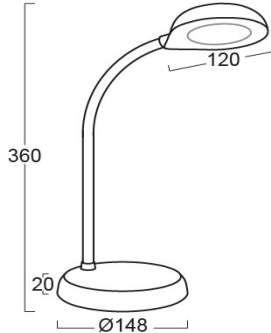

SPECIFICATION FEATURES

- * LAMP : LED 6W
- * SOCKET : N/A
- * SIZE : dia 148 x H360 mm
- * Pressing On/Off switch (Part B) to adjust Brightness
- * Color Temperature adjustable by Sliding Part A

ORDERING DATA