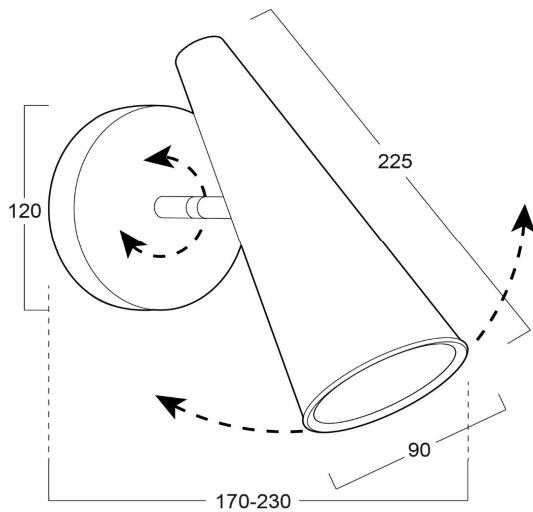

## SPECIFICATION FEATURES

- \* LAMP : PAR16 7W
- \* SOCKET : GU10x1
- \* SIZE : dia 750 x H800 mm
- \* MATERIAL : Metal body in AB and Black color
- \* WEIGHT : 0.70 Kg
- \* Adjustable head

## ORDERING DATA

CATALOG NO.	COLOR	LAMP TYPE	REMARKS
WSA12-011/GU10x1	AB / Black	PAR16	