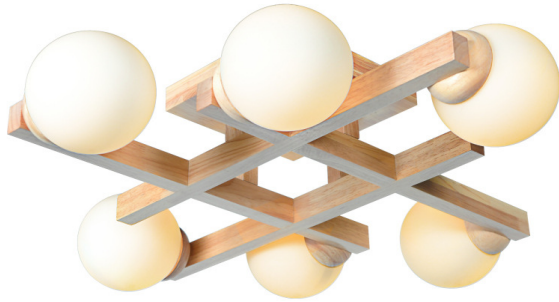

CWG75-026

CEILING LUMINAIRE - E27x6

LUMAX

APPLICATIONS

- * RECREATIONAL CENTERS, HOTELS
- * RESTAURANTS
- * RESIDENTIALS
- * OTHER INDOOR APPLICATIONS WHERE CEILING LUMINAIRE IS REQUIRED

SPECIFICATION FEATURES

- * LAMP : LED B45 3W
- * SOCKET : E27x6
- * SIZE : W750 x 750 x H200 mm
- * MATERIAL: Wood, Metal and White Glass
- * WEIGHT : 5.30 Kgs

ORDERING DATA

CATALOG NO.	COLOR	LAMP TYPE	REMARKS
CWG75-026 /E27x6			