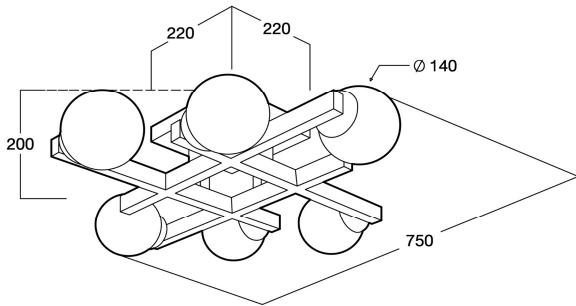

CWG75-026

CEILING LUMINAIRE - E27x6

LUMAX

APPLICATIONS

- * RECREATIONAL CENTERS, HOTELS
- * RESTAURANTS
- * RESIDENTIALS
- * OTHER INDOOR APPLICATIONS WHERE CEILING LUMINAIRE IS REQUIRED

SPECIFICATION FEATURES

- * LAMP : LED B45 3W
- * SOCKET : E27x6
- * SIZE : W750 x 750 x H200 mm
- * MATERIAL: Wood, Metal and White Glass
- * WEIGHT : 5.30 Kgs

ORDERING DATA

CATALOG NO.	COLOR	LAMP TYPE	REMARKS
CWG75-026 /E27x6			