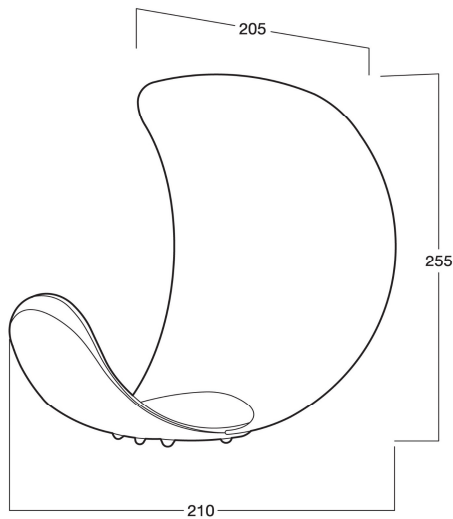

TAP21-011

TABLE LUMINAIRE - LED 5W

**LIGHTING &
EQUIPMENT**
PUBLIC COMPANY LIMITED

APPLICATIONS

- * RECREATIONAL CENTERS, HOTELS
- * RESTAURANTS
- * RESIDENTIALS
- * OTHER INDOOR APPLICATIONS WHERE TABLE LUMINAIRE IS REQUIRED

SPECIFICATION FEATURES

- * LAMP : LED 5W
- * SOCKET : N/A
- * SIZE : W205 x 210 x H255 mm
- * Material : Aluminum + Synthetic material
- * WEIGHT : 1.15 Kgs
- * Can Change LED color 3000K, 6000K, Dimmable

ORDERING DATA

CATALOG NO.	COLOR	LAMP TYPE	REMARKS
TAP21-011 /LED 5W	WHITE/CHROME		