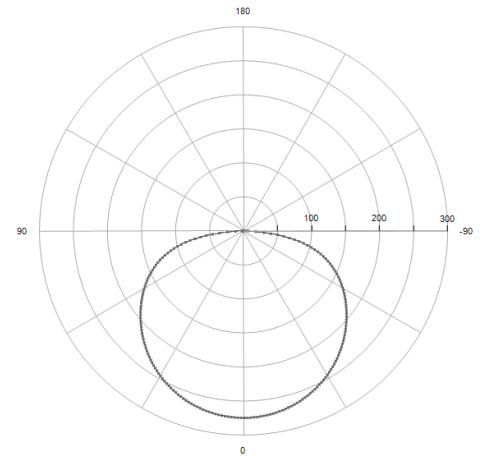

Dawn S 800

2350 lm 33 W 24V 940 matte black + susp 1500 mm

ARTICLE NO: 16801201D0D

● Matte Black

Dimension

Dimension (mm): D: 807 H: 173 SH: 1500

Product description

Chromaticity tolerance (initial MacAdam): 2 **Installation:** Suspended (S)
IP protection : IP20 **Lumen maintenance factor:** 50000h L90 B10 at 25°C
Luminaire luminous flux: 2348 lm **Led colour:** 4000K, CRI>90 **Power:** 33 W
Weight: 4,80 kg **Correlated colour temperature - CCT:** 4000 K
Nominal luminaire luminous flux: 2350 lm **Colour rendering index - CRI:** 90
Light source luminous flux: 4125 lm **Driver:** Driver not included, order separately
Forward voltage (Vf): 24 V **Power Supply Range:** 24V DC **Material:** Aluminium, powder coated **Body Colour:** Matte Black

Photometry

Light output ratio

LOR	100
ULOR	0
DLOR	100
Luminaire efficacy (LEF)	72

UGR values

X=4H, Y=8H	S = 0,25H
Radiant class	70/50/20
Transverse	21.2
Longitudinal	21.2

Classification

BZ	BZ 6 / 0.8 / BZ 5
UTE	1.00 G
DIN	A20
CIE	39 70 92 100 100

Dawn S 800

2350 lm 33 W 24V 940 matte black + susp 1500 mm

ARTICLE NO: 16801201D0D

Drivers

Driver LC
702120276
35W 24V FO

CeilingCup

Ceiling cup RD 250 B1G
109K4280002
with bottom exit D250 mm 24V 60W FO black