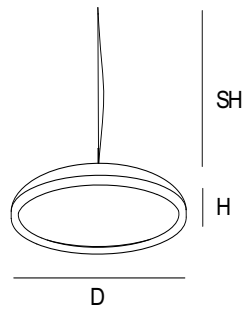

Dawn S 800

2350 lm 33 W 24V 940 matte black + susp 1500 mm

ARTICLE NO: 16801201D0D

● Matte Black

Dimension

Dimension (mm): D: 807 H: 173 SH: 1500

Product description

Chromaticity tolerance (initial MacAdam): 2 **Installation:** Suspended (S)
IP protection : IP20 **Lumen maintenance factor:** 50000h L90 B10 at 25°C
Luminaire luminous flux: 2348 lm **Led colour:** 4000K, CRI>90 **Power:** 33 W
Weight: 4,80 kg **Correlated colour temperature - CCT:** 4000 K
Nominal luminaire luminous flux: 2350 lm **Colour rendering index - CRI:** 90
Light source luminous flux: 4125 lm **Driver:** Driver not included, order separately
Forward voltage (Vf): 24 V **Power Supply Range:** 24V DC **Material:** Aluminium, powder coated **Body Colour:** Matte Black

Photometry

Light output ratio

LOR	100
ULOR	0
DLOR	100
Luminaire efficacy (LEF)	72

UGR values

X=4H, Y=8H	S = 0,25H
Radiant class	70/50/20
Transverse	21.2
Longitudinal	21.2

Classification

BZ	BZ 6 / 0.8 / BZ 5
UTE	1.00 G
DIN	A20
CIE	39 70 92 100 100