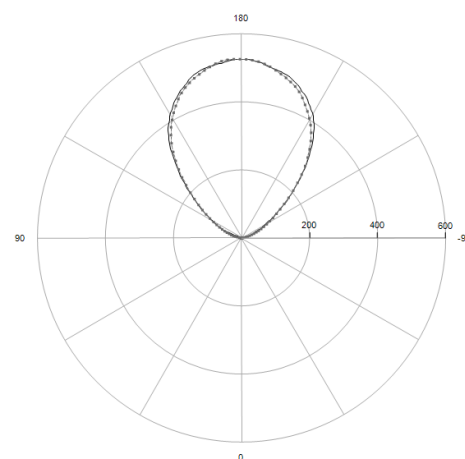

Insider

WDPR 390 lm 5 W 930 L302 mm FO IP40 gold coated/white

ARTICLE NO: 186014F03H1

● White

● Gold coated

Dimension

Dimension (mm): L: 302 W: 101 H: 38

Product description

Optics: Soft-light prismatic diffuser **Installation:** Wall mounted (W) **IP protection :**

IP40 **Power:** 5,10 W **IK protection:** IK06 **Led colour:** 3000K, CRI>90

Luminaire luminous flux: 395 lm **Light source luminous flux:** 636 lm **Driver:** LED

driver with fixed output **Weight:** 0,90 kg **Power Supply Range:** 230V 50Hz

Colour housing: White **Inner colour:** Gold coated **Lamp Module Number:** 0

Photometry

Light output ratio

LOR	100
ULOR	100
DLOR	0
Luminaire efficacy (LEF)	77

UGR values

X=4H, Y=8H	S = 0,25H
Radiant class	70/50/20
Transverse	< 0
Longitudinal	< 0

Classification

BZ	BZ 10
UTE	1.00 T
DIN	--
CIE	0 0 0 100