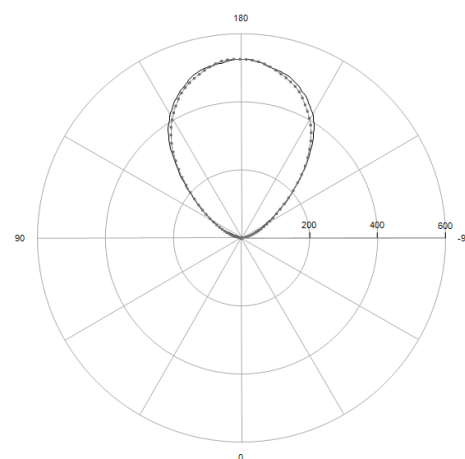

Insider

WDPR 820 lm 10 W 940 L582 mm FO IP40 white/black

ARTICLE NO: 186014U0612

● Black

● White

Dimension

Dimension (mm): L: 582 W: 101 H: 38

Product description

Optics: Soft-light prismatic diffuser **Installation:** Wall mounted (W) **IP protection :**

IP40 **Power:** 10,10 W **IK protection:** IK06 **Led colour:** 4000K, CRI>90

Luminaire luminous flux: 823 lm **Light source luminous flux:** 1326 lm **Driver:** LED

driver with fixed output **Weight:** 1,40 kg **Power Supply Range:** 230V 50Hz

Colour housing: Black **Inner colour:** White **Lamp Module Number:** 0

Circuit braker information: B16 : 24 pcs

Photometry

Light output ratio

LOR 100

ULOR 100

DLOR 0

Luminaire efficacy (LEF) 82

UGR values

X=4H, Y=8H S = 0,25H

Radiant class 70/50/20

Transverse < 0