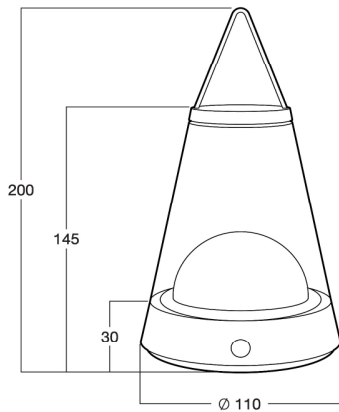

TPP11-021/BL

TABLE LUMINAIRE - LED3W 3000K

LUMAX

APPLICATIONS

- * RECREATIONAL CENTERS, HOTELS
- * RESTAURANTS
- * RESIDENTIALS
- * OTHER INDOOR APPLICATIONS WHERE TABLE LUMINAIRE IS REQUIRED

SPECIFICATION FEATURES

- * LAMP : LED 3W
- * SOCKET : N/A
- * SIZE : dia 110 x 145 mm
- * MATERIAL : ABS+PC+AL
- * Touch switch, dimmable
- * Input : DC5V 2A (exclude charger)
- * USB : Type C charging socket
- * Charging period 2-4 Hours
- * WEIGHT : 0.35 Kg