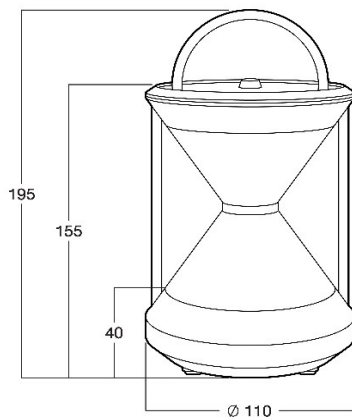

TPP11-042/BL

TABLE LUMINAIRE - LED2W 3000K

LUMAX

APPLICATIONS

- * RECREATIONAL CENTERS, HOTELS
- * RESTAURANTS
- * RESIDENTIALS
- * OTHER INDOOR APPLICATIONS WHERE TABLE LUMINAIRE IS REQUIRED

SPECIFICATION FEATURES

- * LAMP : LED 2W
- * SOCKET : N/A
- * SIZE : dia 110 x 195 mm
- * MATERIAL : ABS+PC+AL
- * Touch switch, separate top / bottom light, dimmable
- * Input : DC5V 2A (exclude charger)
- * USB : Type C charging socket
- * Charging period 2-4 Hours
- * WEIGHT : 0.45 Kg

ORDERING DATA

CATALOG NO.	COLOR	LAMP TYPE	REMARKS
TPP11-042/BL/LED2W	BLUE		