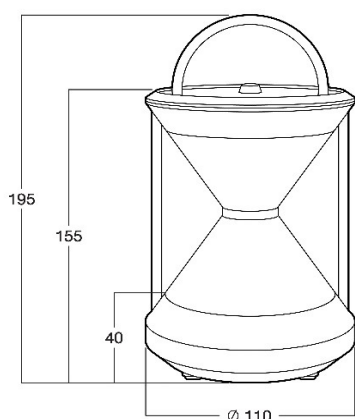

TPP11-052/GY

TABLE LUMINAIRE - LED2W 3000K

LUMAX

APPLICATIONS

- * RECREATIONAL CENTERS, HOTELS
- * RESTAURANTS
- * RESIDENTIALS
- * OTHER INDOOR APPLICATIONS WHERE TABLE LUMINAIRE IS REQUIRED

SPECIFICATION FEATURES

- * LAMP : LED 2W
- * SOCKET : N/A
- * SIZE : dia 110 x 195 mm
- * MATERIAL : ABS+PC+AL
- * Touch switch, separate top / bottom light, dimmable
- * Input : DC5V 2A (exclude charger)
- * USB : Type C charging socket
- * Charging period 2-4 Hours
- * WEIGHT : 0.45 Kg

ORDERING DATA

CATALOG NO.	COLOR	LAMP TYPE	REMARKS
TPP11-052/GY/LED2W	LIGHT GREY		