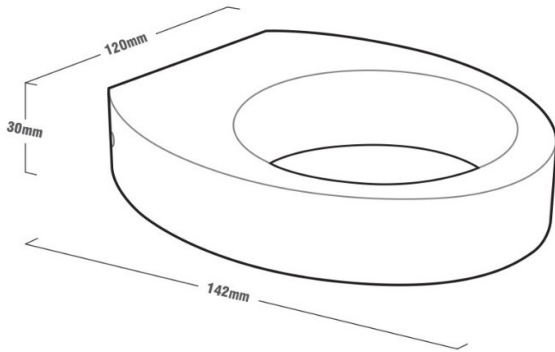

### SPECIFICATION FEATURES

- \* LAMP : LED 3W Warm White
- \* SOCKET : N/A
- \* SIZE : W120 x 142 x H30 mm
- \* Material : Aluminium in Grey Color