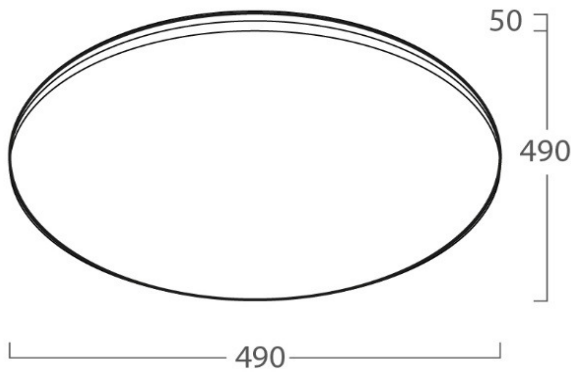

# CSP49-011/R

CEILING LUMINAIRE - LED 27W

**LUMAX**

## SPECIFICATION FEATURES

- \* LAMP : LED 27W
- \* SOCKET : N/A
- \* SIZE : dia 490 x 50 mm
- \* MATERIAL : Metal Plate and Acrylic Cover
- \* Switch to change color, warm, cool