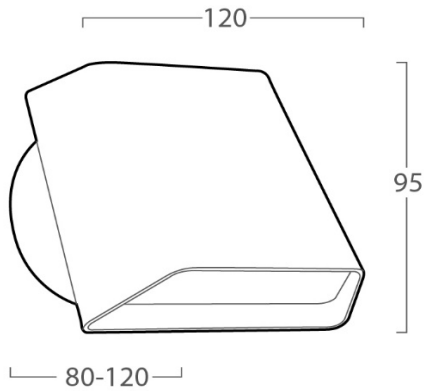

WAA12-041/BK

WALLMOUNT LUMINAIRE -LED 6W

**LIGHTING &
EQUIPMENT**
PUBLIC COMPANY LIMITED

APPLICATIONS

- RECREATIONAL CENTERS, HOTELS
- RESTAURANTS
- RESIDENTIALS
- OTHER INDOOR APPLICATIONS WHERE WALLMOUNT LUMINAIRE IS REQUIRED

SPECIFICATION FEATURES

- LAMP : LED 6W 3000K
- SOCKET : N/A
- SIZE : W120 x 80 x 95 mm
- Material : Aluminium in Black color
- Adjustable Left - Right, with on/off switch

ORDERING DATA

CATALOG NO.	COLOR	LAMP TYPE	REMARKS
WAA12-041/BK/LED6W	BLACK	LED