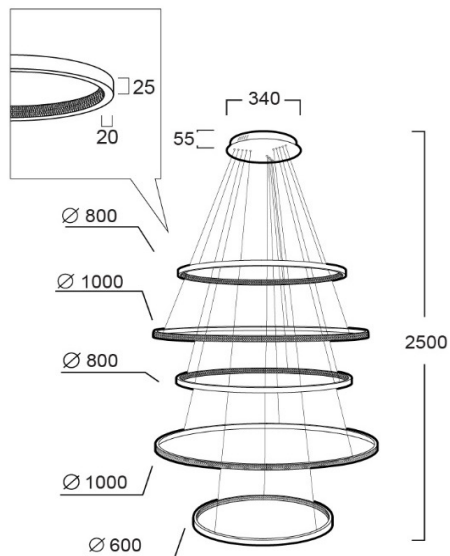

SPECIFICATION FEATURES

- * LAMP : LED 120W
- * SIZE : 5 Rings (2 x dia 1000 mm, 2 x dia 800 mm, 1 x dia 600 mm) x 2500 mm (include sling length)
- * COLOR TEMPERATURE : 4000K
- * LED DRIVER : MW#XLG-200-12A/200W/8-16A/12V
- * MATERIAL : Aluminium Body, Silica Gel cover
Body in Gold color
- * WEIGHT : 11 kgs

ORDERING DATA

CATALOG NO.	COLOR	LAMP TYPE	REMARKS
PAP100-015 /LED120W	GOLD	LED	