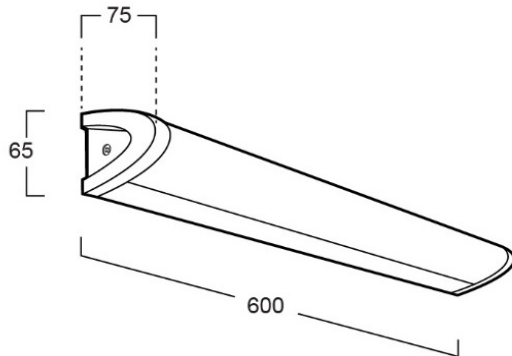

WAP60-011

WALLMOUNT LUMINAIRE - LED 12W 4000K

LUMAX

APPLICATIONS

- * RECREATIONAL CENTERS, HOTELS
- * RESTAURANTS
- * RESIDENTIALS
- * OTHER INDOOR APPLICATIONS WHERE ADJUSTABLE WALLMOUNT LUMINAIRE IS REQUIRED

SPECIFICATION FEATURES

- * LAMP : LED12W 4000K
- * SIZE : W600 x 75 x H65 mm
- * MATERIAL : Aluminium and PC

ORDERING DATA

CATALOG NO.	COLOR	LAMP TYPE	REMARKS
WAP60-011/LED12W	SILVER	LED 12W	