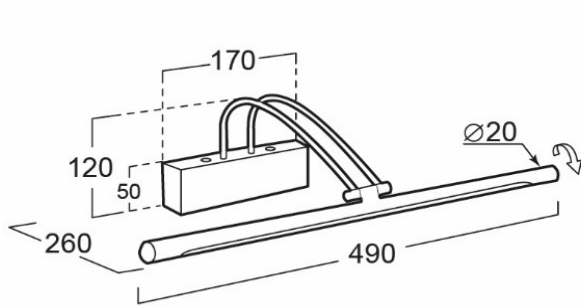

## SPECIFICATION FEATURES

- \* LAMP : LED 9W 3000K
- \* SOCKET : N/A
- \* SIZE : W490 x 260 x H120 mm
- \* MATERIAL : Metal in Bronze color with Acrylic cover