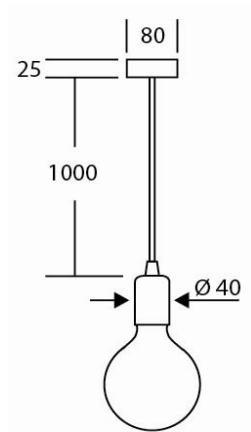

SPECIFICATION FEATURES

- * LAMP : GLOBE 60W, GLS Clear 60W
- * SOCKET : E27 x 1
- * SIZE : Dia 80 x H1000 mm
- * Material : Metal Base, and Lamp holder, with Purple braided Wire
- * LAMP BULB NOT INCLUDED

ORDERING DATA

CATALOG NO.	COLOR	LAMP TYPE	REMARKS
PSS04-081 /PP /E27x1	PURPLE	GLOBE 60W	