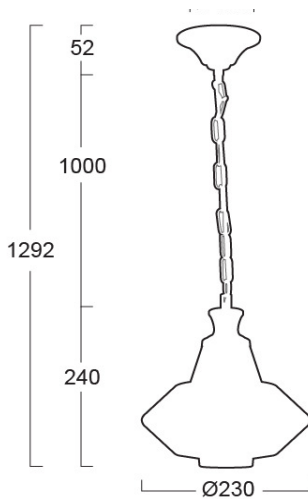

PSG23-041 /BK

PENDANT LUMINAIRE - P Shape Lamp E27x1

LIGHTING & EQUIPMENT
PUBLIC COMPANY LIMITED

APPLICATIONS

- * RECREATIONAL CENTERS, HOTELS
- * RESTAURANTS
- * RESIDENTIALS
- * OTHER INDOOR APPLICATIONS WHERE PENDANT LUMINAIRE IS REQUIRED

SPECIFICATION FEATURES

- * LAMP : P Shape Lamp 40W, CFL 11W
- * SOCKET : E27x1
- * SIZE : Dia 230 x 240 mm (Not Include Chain Length)
- * Material : Black Smoke Color Glass, Pearl Black color Metal parts

ORDERING DATA

CATALOG NO.	COLOR	LAMP TYPE	REMARKS
PSG23-041/BK	BLACK SMOKE	P Shape Lamp 40W	