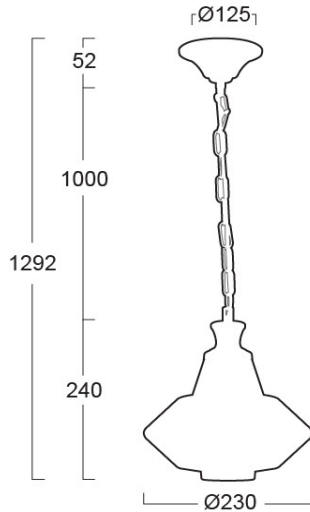

PSG23-051 /PP

PENDANT LUMINAIRE - P Shape Lamp E27x1

**LIGHTING &
EQUIPMENT**
PUBLIC COMPANY LIMITED

APPLICATIONS

- * RECREATIONAL CENTERS, HOTELS
- * RESTAURANTS
- * RESIDENTIALS
- * OTHER INDOOR APPLICATIONS WHERE
PENDANT LUMINAIRE IS REQUIRED

SPECIFICATION FEATURES

- * LAMP : P Shape Lamp 40W, CFL 11W
- * SOCKET : E27x1
- * SIZE : Dia 230 x 240 mm (Not Include Chain Length)
- * Material : Purple Color Glass,
Pearl Black color Metal parts

ORDERING DATA

CATALOG NO.	COLOR	LAMP TYPE	REMARKS
PSG23-051/PP	PURPLE	P Shape Lamp 40W	