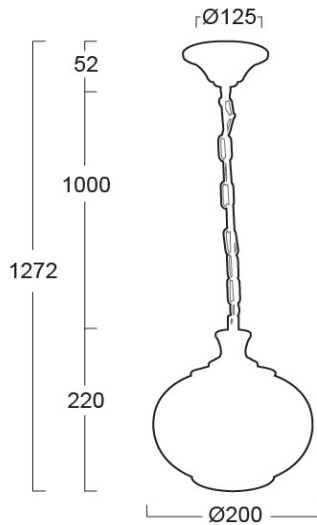

PSG20-091/V

PENDANT LUMINAIRE - P Shape Lamp E27x1

LIGHTING & EQUIPMENT
PUBLIC COMPANY LIMITED

APPLICATIONS

- * RECREATIONAL CENTERS, HOTELS
- * RESTAURANTS
- * RESIDENTIALS
- * OTHER INDOOR APPLICATIONS WHERE PENDANT LUMINAIRE IS REQUIRED

SPECIFICATION FEATURES

- * LAMP : P Shape Lamp 40W, CFL 11W
- * SOCKET : E27x1
- * SIZE : Dia 200 x 220 mm (Not Include Chain Length)
- * Material : Violet Color Glass,
Pearl Black color Metal parts

ORDERING DATA

CATALOG NO.	COLOR	LAMP TYPE	REMARKS
PSG20-091/V/E27x1	VIOLET	P Shape Lamp 40W	