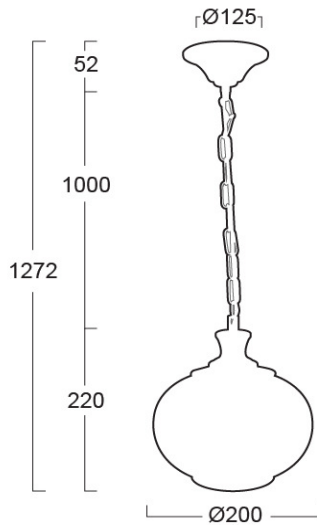

PSG20-101 /R

PENDANT LUMINAIRE - P Shape Lamp E27x1

**LIGHTING &
EQUIPMENT**
PUBLIC COMPANY LIMITED

APPLICATIONS

- * RECREATIONAL CENTERS, HOTELS
- * RESTAURANTS
- * RESIDENTIALS
- * OTHER INDOOR APPLICATIONS WHERE
PENDANT LUMINAIRE IS REQUIRED

SPECIFICATION FEATURES

- * LAMP : P Shape Lamp 40W, CFL 11W
- * SOCKET : E27x1
- * SIZE : Dia 200 x 220 mm (Not Include Chain Length)
- * Material : Red Color Glass,
Pearl Black color Metal parts

ORDERING DATA

CATALOG NO.	COLOR	LAMP TYPE	REMARKS
PSG20-101/R /E27x1	RED	P Shape Lamp 40W	