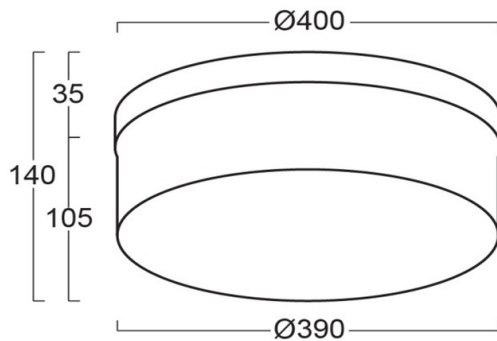

CSC40-024

CEILING LUMINAIRE - P SHAPE 40W / E14x4

LUMAX

APPLICATIONS

- * RECREATIONAL CENTERS, HOTELS
- * RESTAURANTS
- * RESIDENTIALS
- * OTHER INDOOR APPLICATIONS WHERE PENDANT LUMINAIRE IS REQUIRED

SPECIFICATION FEATURES

- * LAMP : P SHAPE 40W, CANDLE LAMP 40W
- * SOCKET : E14x4
- * SIZE : dia 390 x H140 mm
- * Material : Metal body with Crystal

ORDERING DATA

CATALOG NO.	COLOR	LAMP TYPE	REMARKS
CSC40-024 /E14x4	CHROME	P SHAPE 40W	