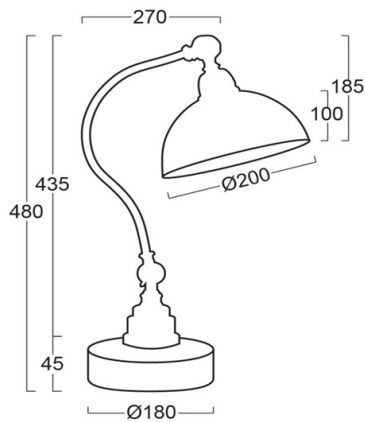

TSS30-011

TABLE LUMINAIRE - P SHAPE 40W /E27x1

LUMAX

APPLICATIONS

- * RECREATIONAL CENTERS, HOTELS
- * RESTAURANTS
- * RESIDENTIALS
- * OTHER INDOOR APPLICATIONS WHERE PENDANT LUMINAIRE IS REQUIRED

SPECIFICATION FEATURES

- * LAMP : P Shape 40W, CFL 8W
- * SOCKET : E27x1
- * SIZE : W300 x 180 x H480 mm
- * MATERIAL : Metal body in AB Color

ORDERING DATA

CATALOG NO.	COLOR	LAMP TYPE	REMARKS
TSS30-011/E27x1	Antique Brass	P SHAPE 40W	