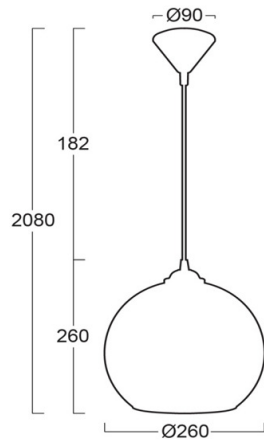

PSG25-111

PENDANT LUMINAIRE - GLS 40W E27x1

LUMAX

APPLICATIONS

- * RECREATIONAL CENTERS, HOTELS
- * RESTAURANTS
- * RESIDENTIALS
- * OTHER INDOOR APPLICATIONS WHERE PENDANT LUMINAIRE IS REQUIRED

SPECIFICATION FEATURES

- * LAMP : GLS 40W, CFL 15W
- * SOCKET : E27 x 1
- * SIZE : Dia 260 x H260 mm (w/o cable wire length)
- * Material : Glass in Copper Color, Metal Base

ORDERING DATA

CATALOG NO.	COLOR	LAMP TYPE	REMARKS
PSG25-111 /E27x1	COPPER	GLS 40W	