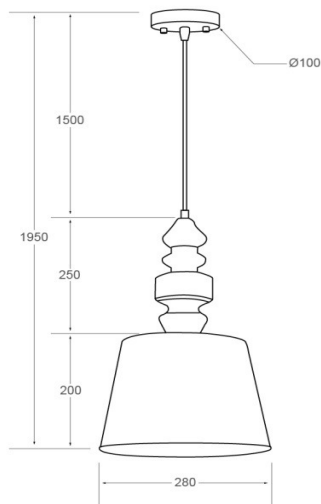

PWF28-041/BK

PENDANT LUMINAIRE - P SHAPE LAMP E27x1

LIGHTING &
EQUIPMENT
PUBLIC COMPANY LIMITED

APPLICATIONS

- * RECREATIONAL CENTERS, HOTELS
- * RESTAURANTS
- * RESIDENTIALS
- * OTHER INDOOR APPLICATIONS WHERE
PENDANT LUMINAIRE IS REQUIRED

SPECIFICATION FEATURES

- * LAMP : P Shape Lamp 40W, LED 3W
- * SOCKET : E27x1
- * SIZE : Dia 280 x 450 mm (w/o Cable Length)
- * MATERIAL : Wood Body, Fabric Shade

ORDERING DATA

CATALOG NO.	COLOR	LAMP TYPE	REMARKS
PWF28-041/BK/E27x1	BLACK	P SHAPE 40W	