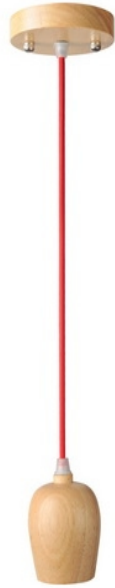

PFW06-041/R

PENDANT LUMINAIRE – E27x1

**LIGHTING &
EQUIPMENT**
PUBLIC COMPANY LIMITED

APPLICATIONS

- * RECREATIONAL CENTERS, HOTELS
- * RESTAURANTS
- * RESIDENTIALS
- * OTHER INDOOR APPLICATIONS WHERE
PENDANT LUMINAIRE IS REQUIRED

SPECIFICATION FEATURES

- * LAMP : GLOBE Lamp 60W, Decorative Bulb
- * SOCKET : E27x1
- * SIZE : DIA100 x H2000 mm (Include Cable length)
- * MATERIAL : Wood body in Nature color
and Fabric cable in Red color

ORDERING DATA

CATALOG NO.	COLOR	LAMP TYPE	REMARKS
PFW06-041/R/E27x1	Wood body in Nature color and Fabric cable in Red color		