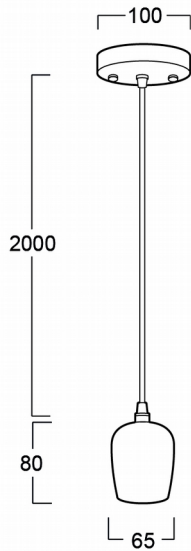

SPECIFICATION FEATURES

- * LAMP : GLOBE Lamp 60W, Decorative Bulb
- * SOCKET : E27x1
- * SIZE : DIA100 x H2000 mm (Include Cable length)
- * MATERIAL : Wood body in Nature color
and Fabric cable in Red color

ORDERING DATA

CATALOG NO.	COLOR	LAMP TYPE	REMARKS
PFW06-041/R/E27x1	Wood body in Nature color and Fabric cable in Red color		