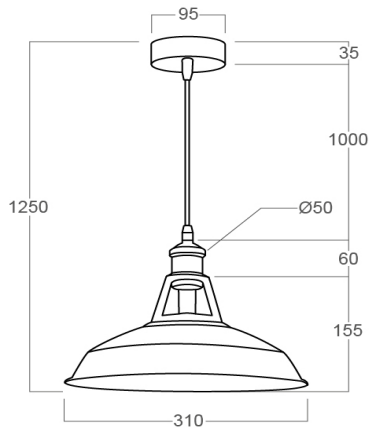

PSS31-021 /BK

PENDANT LUMINAIRE -GLS 60W / E27

LUMAX

APPLICATIONS

- * RECREATIONAL CENTERS, HOTELS
- * RESTAURANTS
- * RESIDENTIALS
- * OTHER INDOOR APPLICATIONS WHERE PENDANT LUMINAIRE IS REQUIRED

SPECIFICATION FEATURES

- * LAMP : P SHAPE 40W
- * SOCKET : E27x1
- * SIZE : Dia 310 x H215 mm (w/o Sling Length)
- * MATERIAL : Metal Shade in Pearl Black color

ORDERING DATA

CATALOG NO.	COLOR	LAMP TYPE	REMARKS
PSS31-021 /E27	BLACK	P SHAPE 40W	