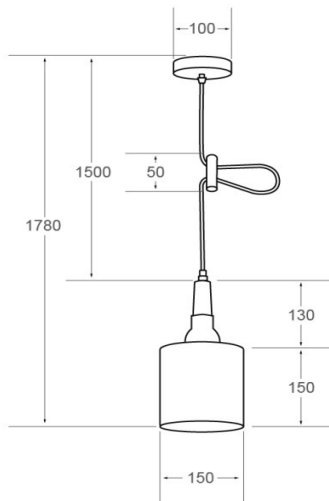

# PWF15-011/WH

PENDANT LUMINAIRE - P SHAPE LAMP E27x1

LIGHTING &  
EQUIPMENT  
PUBLIC COMPANY LIMITED

## SPECIFICATION FEATURES

- \* LAMP : P Shape Lamp 40W, LED 3W
- \* SOCKET : E27x1
- \* SIZE : Dia 150 x 280 mm (w/o Cable Length)
- \* MATERIAL : Wood Body, Fabric Shade

## ORDERING DATA

CATALOG NO.	COLOR	LAMP TYPE	REMARKS
PWF15-011/WH/E27x1	WHITE	P SHAPE 40W	