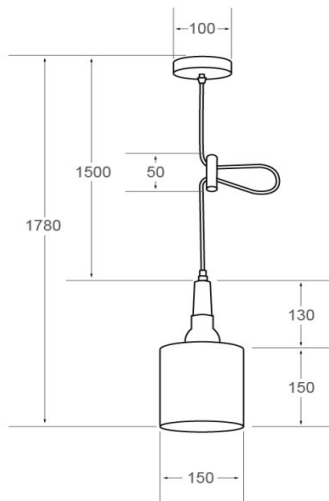

PWF15-021/GY

PENDANT LUMINAIRE - P SHAPE LAMP E27x1

LIGHTING &
EQUIPMENT
PUBLIC COMPANY LIMITED

APPLICATIONS

- * RECREATIONAL CENTERS, HOTELS
- * RESTAURANTS
- * RESIDENTIALS
- * OTHER INDOOR APPLICATIONS WHERE
PENDANT LUMINAIRE IS REQUIRED

SPECIFICATION FEATURES

- * LAMP : P Shape Lamp 40W, LED 3W
- * SOCKET : E27x1
- * SIZE : Dia 150 x 280 mm (w/o Cable Length)
- * MATERIAL : Wood Body, Fabric Shade

ORDERING DATA

CATALOG NO.	COLOR	LAMP TYPE	REMARKS
PWF15-021/GY/E27x1	GREY	P SHAPE 40W	