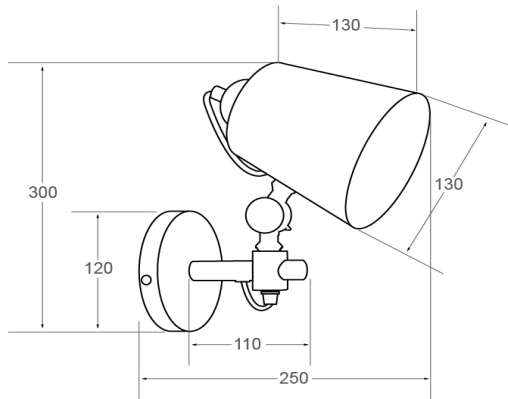

WSS13-031 /E27x1

WALLMOUNT LUMINAIRE

**LIGHTING &
EQUIPMENT**
PUBLIC COMPANY LIMITED

APPLICATIONS

- * RECREATIONAL CENTERS, HOTELS
- * RESTAURANTS
- * RESIDENTIALS
- * OTHER INDOOR APPLICATIONS WHERE WALLMOUNT LUMINAIRE IS REQUIRED

SPECIFICATION FEATURES

- * LAMP : GLS 60W, LED 7W
- * SOCKET : E27x1
- * SIZE : W130 x 250 x H300 mm
- * MATERIAL : Metal in Black Color and Wood Body
- * Adjustable Head

ORDERING DATA

CATALOG NO.	COLOR	LAMP TYPE	REMARKS
WSS13-031/E27	BLACK	GLS 60W	