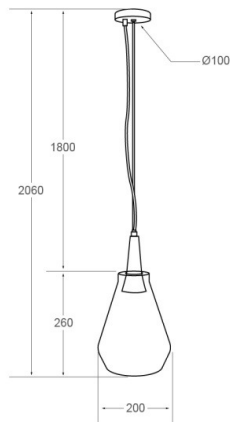

PSG20-131

PENDANT LUMINAIRE - E27x1

LIGHTING &
EQUIPMENT
PUBLIC COMPANY LIMITED

APPLICATIONS

- * RECREATIONAL CENTERS, HOTELS
- * RESTAURANTS
- * RESIDENTIALS
- * OTHER INDOOR APPLICATIONS WHERE
PENDANT LUMINAIRE IS REQUIRED

SPECIFICATION FEATURES

- * LAMP : P SHAPE 40W, LED 3W
- * SOCKET : E27 x 1
- * SIZE : Dia 200 x H260 mm (w/o Cable Length)
- * Material : Metal and Wood body, Clear Glass

ORDERING DATA

CATALOG NO.	COLOR	LAMP TYPE	REMARKS
PSG20-131 /E27x1	BROWN	P SHAPE 40W	