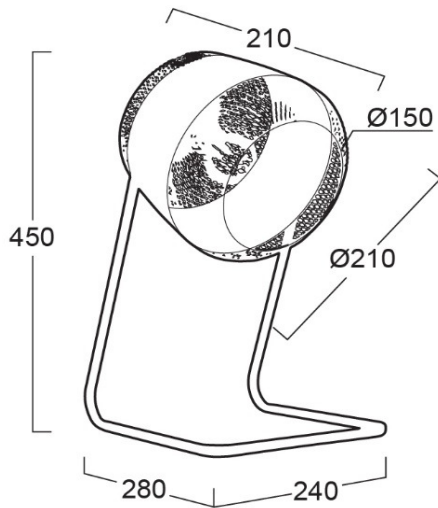

# TSS24-021/WH/G

## TABLE LUMINAIRE - E27x1

**LIGHTING & EQUIPMENT**  
PUBLIC COMPANY LIMITED

### SPECIFICATION FEATURES

- \* LAMP : LED 6W
- \* SOCKET : E27x1
- \* SIZE : W240 x 280 x H450 mm
- \* MATERIAL : Metal body in White Color  
Perforate Gold color shade