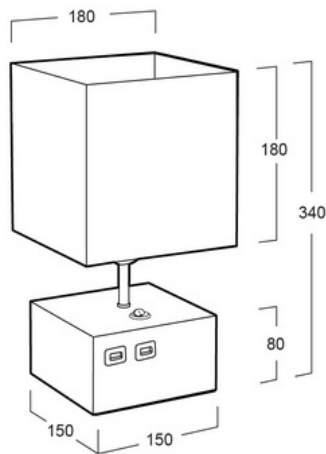

# TWF18-031/BK

TABLE LUMINAIRE – E14x1

## SPECIFICATION FEATURES

- \* LAMP : LED 3W
- \* SOCKET : E14x1
- \* SIZE : W180 x 180x H340 mm
- \* MATERIAL : Wood Body  
and Black Fabric Shade.
- \* With 2 Port USB Chargers.