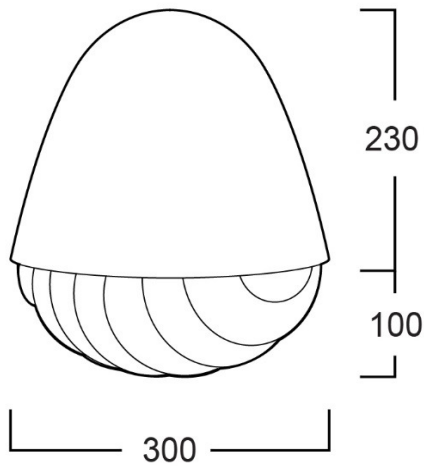

TSA29-021/WH

TABLE LUMINAIRE - E27x1

**LIGHTING &
EQUIPMENT**
PUBLIC COMPANY LIMITED

APPLICATIONS

- * RECREATIONAL CENTERS, HOTELS
- * RESTAURANTS
- * RESIDENTIALS
- * OTHER INDOOR APPLICATIONS WHERE TABLE LUMINAIRE IS REQUIRED

SPECIFICATION FEATURES

- * LAMP : LED 6W
- * SOCKET : E27x1
- * SIZE : dia 300 x H430 mm
- * MATERIAL : Top part metal in White color
Bottom part White acrylic sheet

ORDERING DATA

CATALOG NO.	COLOR	LAMP TYPE	REMARKS
TSA29-021/WH /E27	WHITE		