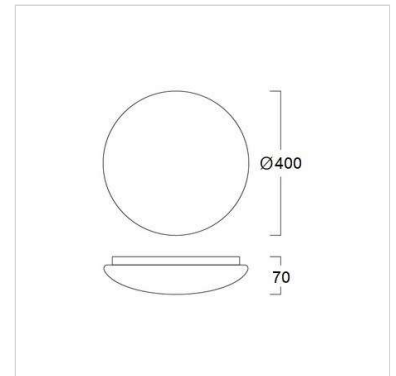

LED Ceiling Light

LUMAX

TIS CPL2307/REMOTE

Application

Ceiling luminaire is designed to use for residences, condominiums, rest rooms, restaurants, coffee shops, etc.

Specification

Housing	Painted steel frame
Finishing	Powder Coated in white
Diffuser	Opal acrylic
Mounting	Surface
Power	36W
Light Source	LED MODULE
Colour Temperature	3000-6500K
Lamp Output	2160 lm
Control Gear	Built-in driver
Power Supply	220-240VAC, 50Hz
IP Rating	20
Luminaire Lifetime	25,000 hrs.
Remarks	dimnable and change color temperture with remote controller

Ordering Data

Model	Watt
CPL2307-36LED/CCT&DIM/REMOTE	36W

Related Products

REMOTE CONTROL