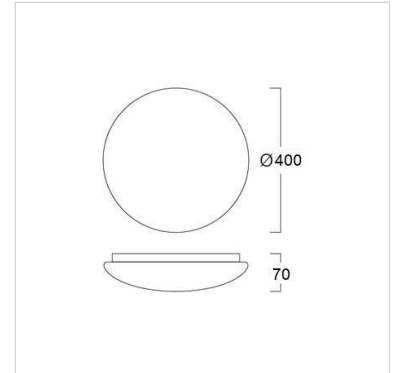

LED Ceiling Light

LUMAX

 TIS CPL2315/REMOTE

Application

Ceiling luminaire is designed to use for residences, condominiums, rest rooms, restaurants, coffee shops, etc.

Specification

Housing	Painted steel frame
Finishing	Powder Coated in white
Diffuser	Opal acrylic
Mounting	Surface
Power	36W
Light Source	LED MODULE
Colour Temperature	3000-6500K
Lamp Output	2160 lm
Control Gear	Built-in driver
Power Supply	220-240VAC, 50Hz
IP Rating	20
Luminaire Lifetime	25,000 hrs.
Remarks	dimnable and change color temperture with remote controller

Ordering Data

Model	Watt
CPL2315-36LED/CCT&DIM/REMOTE	36W

Related Products

REMOTE CONTROL