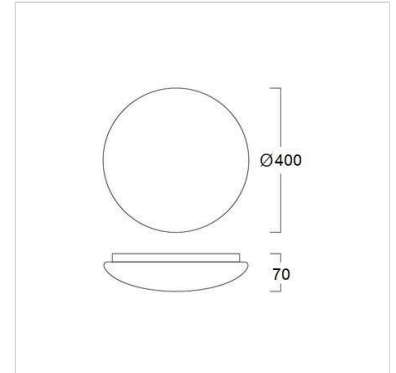

LED Ceiling Light

LUMAX

TIS CPL2316/REMOTE

Application

Ceiling luminaire is designed to use for residences, condominiums, rest rooms, restaurants, coffee shops, etc.

Specification

Housing	Painted steel frame
Finishing	Powder Coated in white
Diffuser	Opal acrylic
Mounting	Surface
Power	36W
Light Source	LED MODULE
Colour Temperature	3000-6500K
Lamp Output	2160 lm
Control Gear	Built-in driver
Power Supply	220-240VAC, 50Hz
IP Rating	20
Luminaire Lifetime	25,000 hrs.
Remarks	dimnable and change color temperture with remote controller

Ordering Data

Model	Watt
CPL2316-36LED/CCT&DIM/REMOTE	36W

Related Products

REMOTE CONTROL