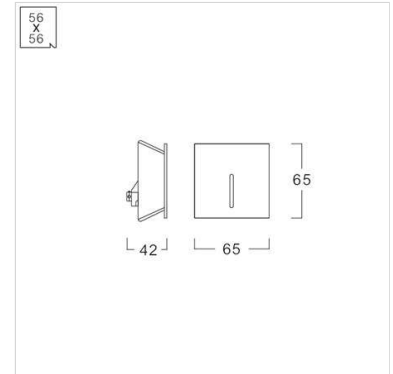

LED Wallmount

WRS�65I

Application

Wall mount luminaire is designed to use for indoor applications such as walkways, steps, wall illumination, etc.

Specification

Housing	Die-cast aluminium
Finishing	Powder coated in white
Dimension	65x65x42 mm.
Mounting	Recessed
Power	1w
Light Source	LED-COB
Colour Temperature	3000K
Luminaire Output	87 lm
Control Gear	Remote driver 3V 350mA
Power Supply	220-240VAC, 50Hz
IP Rating	20
Luminaire Lifetime	25,000 hrs.

Ordering Data

Model	Watt
WRS�65I/WH-1LED/3K	-

Related Products