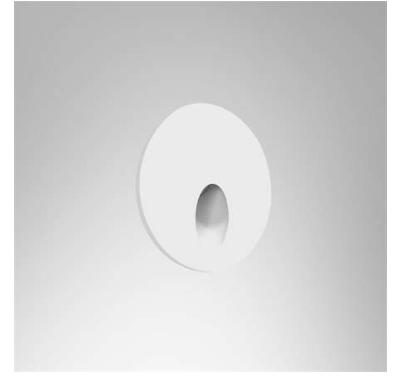

LED Wallmount

TIS **WRL650**

Application

Wall mount luminaire is designed to use for indoor applications such as walkways, steps, wall illumination, etc.

Specification

Housing	Die-cast aluminium
Finishing	Powder coated in white
Dimension	dia.65x42 mm.
Mounting	Recessed
Power	1w
Light Source	LED-COB
Colour Temperature	3000K
Luminaire Output	87 lm
Control Gear	Remote driver 3V 350mA
Power Supply	220-240VAC,50Hz
IP Rating	20

Ordering Data

Model	Watt
WRL650/WH-1LED/3K	-

Related Products