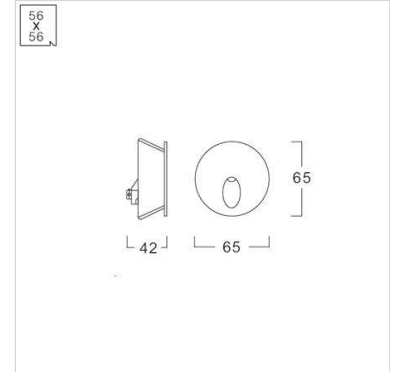

LED Wallmount

TIS **WRL650**

Application

Wall mount luminaire is designed to use for indoor applications such as walkways, steps, wall illumination, etc.

Specification

Housing	Die-cast aluminium
Finishing	Powder coated in white
Dimension	dia.65x42 mm.
Mounting	Recessed
Power	1w
Light Source	LED-COB
Colour Temperature	3000K
Luminaire Output	87 lm
Control Gear	Remote driver 3V 350mA
Power Supply	220-240VAC,50Hz
IP Rating	20

Ordering Data

Model	Watt
WRL650/WH-1LED/3K	-

Related Products