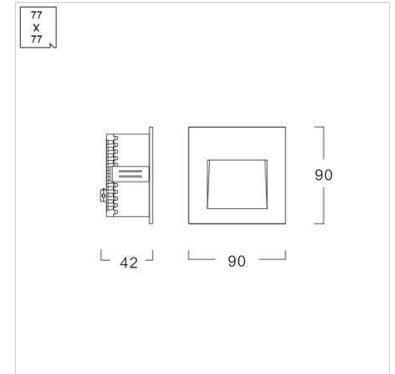

LED Wallmount

WRSL77

Application

Wall mount luminaire is designed to use for indoor applications such as walkways, steps, wall illumination, etc.

Specification

Housing	Die-cast aluminium
Finishing	Powder coated in white
Dimension	90x90x42 mm.
Mounting	Recessed
Power	2W
Light Source	LED-COB
Colour Temperature	3000K
Luminaire Output	140 lm
Control Gear	Remote driver 9Vdc 350mA
Power Supply	220-240VAC, 50Hz
IP Rating	20
Luminaire Lifetime	25,000 hrs.

Ordering Data

Model	Watt
WRSL77/WH-2LED/3K	-

Related Products

Driver 9V 350 mA