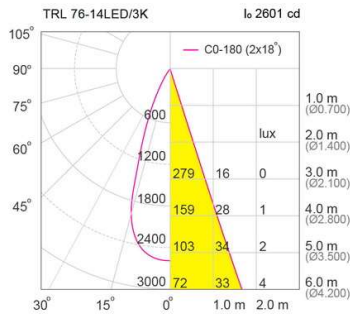

## Specification

<b>Housing</b>	Die-cast and extruded aluminium
<b>Finishing</b>	Powder coated in white or black
<b>Mounting</b>	1 circuit lighting track (LTS01/LTR01)
<b>Power</b>	14/20/23W
<b>Light Source</b>	LED-COB
<b>Colour Temperature</b>	3000/4000/5000K
<b>Lamp Output</b>	14W : 1540/1660/1805 lm 20W : 2200/2370/2575 lm 23W : 2635/2845/3090 lm
<b>Luminaire Output</b>	14W : 1309/1414/1532 lm 20W : 1792/1935/2097 lm 23W : 2064/2229/2415 lm
<b>Beam Angle</b>	15/24/36 Degree
<b>Control Gear</b>	Built-in driver
<b>Power Supply</b>	220-240VAC, 50Hz
<b>Power Factor</b>	>0.9
<b>Insulation Class</b>	II
<b>IP Rating</b>	20
<b>LED Lifetime</b>	40,000 hrs.
<b>Equivalent</b>	14W : PAR30 75W 20W : MH 20W 23W : MH 35W

## Ordering Data

Model	Watt
TRL76/WH-14LED	14W
TRL76/WH-20LED	20W
TRL76/WH-23LED	23W