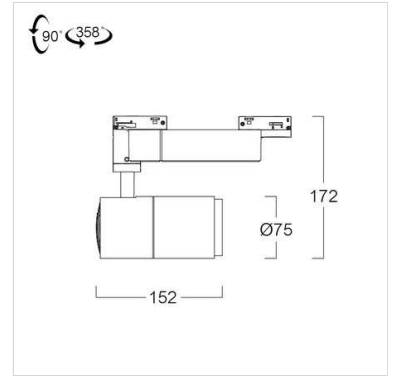

## Specification

<b>Housing</b>	Die-cast and extruded aluminium
<b>Finishing</b>	Powder coated in white or black
<b>Mounting</b>	1 circuit lighting track (LTS01/LTR01)
<b>Power</b>	14/20/23W
<b>Light Source</b>	LED-COB
<b>Colour Temperature</b>	3000/4000/5000K
<b>Lamp Output</b>	14W : 1540/1660/1805 lm 20W : 2200/2370/2575 lm 23W : 2635/2845/3090 lm
<b>Luminaire Output</b>	14W : 1309/1414/1532 lm 20W : 1792/1935/2097 lm 23W : 2064/2229/2415 lm
<b>Beam Angle</b>	15/24/36 Degree
<b>Control Gear</b>	Built-in driver
<b>Power Supply</b>	220-240VAC, 50Hz
<b>Power Factor</b>	>0.9
<b>Insulation Class</b>	II
<b>IP Rating</b>	20
<b>LED Lifetime</b>	40,000 hrs.
<b>Equivalent</b>	14W : PAR30 75W 20W : MH 20W 23W : MH 35W

## Ordering Data

Model	Watt
TRL76/WH-14LED	14W
TRL76/WH-20LED	20W
TRL76/WH-23LED	23W