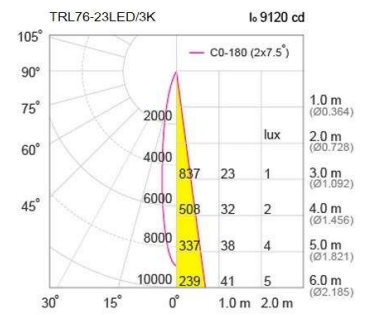

## Specification

<b>Housing</b>	Die-cast and extruded aluminium
<b>Finishing</b>	Powder coated in white or black
<b>Mounting</b>	1 circuit lighting track (LTS01/LTR01)
<b>Power</b>	14/20/23W
<b>Light Source</b>	LED-COB
<b>Colour Temperature</b>	3000/4000/5000K
<b>Lamp Output</b>	14W : 1540/1660/1805 lm 20W : 2200/2370/2575 lm 23W : 2635/2845/3090 lm
<b>Luminaire Output</b>	14W : 1309/1414/1532 lm 20W : 1792/1935/2097 lm 23W : 2064/2229/2415 lm
<b>Beam Angle</b>	15/24/36 Degree
<b>Control Gear</b>	Built-in driver
<b>Power Supply</b>	220-240VAC, 50Hz
<b>Power Factor</b>	>0.9
<b>Insulation Class</b>	II
<b>IP Rating</b>	20
<b>LED Lifetime</b>	40,000 hrs.
<b>Equivalent</b>	14W : PAR30 75W 20W : MH 20W 23W : MH 35W

## Ordering Data

Model	Watt
TRL76/WH-14LED	14W
TRL76/WH-20LED	20W
TRL76/WH-23LED	23W