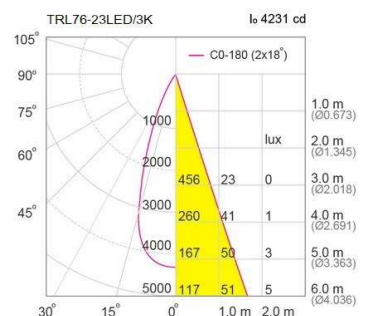

## Specification

<b>Housing</b>	Die-cast and extruded aluminium
<b>Finishing</b>	Powder coated in white or black
<b>Mounting</b>	1 circuit lighting track (LTS01/LTR01)
<b>Power</b>	14/20/23W
<b>Light Source</b>	LED-COB
<b>Colour Temperature</b>	3000/4000/5000K
<b>Lamp Output</b>	14W : 1540/1660/1805 lm 20W : 2200/2370/2575 lm 23W : 2635/2845/3090 lm
<b>Luminaire Output</b>	14W : 1309/1414/1532 lm 20W : 1792/1935/2097 lm 23W : 2064/2229/2415 lm
<b>Beam Angle</b>	15/24/36 Degree
<b>Control Gear</b>	Built-in driver
<b>Power Supply</b>	220-240VAC, 50Hz
<b>Power Factor</b>	>0.9
<b>Insulation Class</b>	II
<b>IP Rating</b>	20
<b>LED Lifetime</b>	40,000 hrs.
<b>Equivalent</b>	14W : PAR30 75W 20W : MH 20W 23W : MH 35W

## Ordering Data

Model	Watt
TRL76/WH-14LED	14W
TRL76/WH-20LED	20W
TRL76/WH-23LED	23W