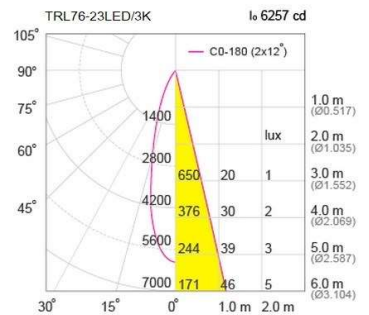

## Specification

<b>Housing</b>	Die-cast and extruded aluminium
<b>Finishing</b>	Powder coated in white or black
<b>Mounting</b>	1 circuit lighting track (LTS01/LTR01)
<b>Power</b>	14/20/23W
<b>Light Source</b>	LED-COB
<b>Colour Temperature</b>	3000/4000/5000K
<b>Lamp Output</b>	14W : 1540/1660/1805 lm 20W : 2200/2370/2575 lm 23W : 2635/2845/3090 lm
<b>Luminaire Output</b>	14W : 1309/1414/1532 lm 20W : 1792/1935/2097 lm 23W : 2064/2229/2415 lm
<b>Beam Angle</b>	15/24/36 Degree
<b>Control Gear</b>	Built-in driver
<b>Power Supply</b>	220-240VAC, 50Hz
<b>Power Factor</b>	>0.9
<b>Insulation Class</b>	II
<b>IP Rating</b>	20
<b>LED Lifetime</b>	40,000 hrs.
<b>Equivalent</b>	14W : PAR30 75W 20W : MH 20W 23W : MH 35W

## Ordering Data

Model	Watt
TRL76/WH-14LED	14W
TRL76/WH-20LED	20W
TRL76/WH-23LED	23W