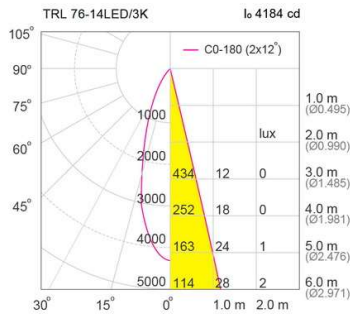

## Specification

<b>Housing</b>	Die-cast and extruded aluminium
<b>Finishing</b>	Powder coated in white or black
<b>Mounting</b>	1 circuit lighting track (LTS01/LTR01)
<b>Power</b>	14/20/23W
<b>Light Source</b>	LED-COB
<b>Colour Temperature</b>	3000/4000/5000K
<b>Lamp Output</b>	14W : 1540/1660/1805 lm 20W : 2200/2370/2575 lm 23W : 2635/2845/3090 lm
<b>Luminaire Output</b>	14W : 1309/1414/1532 lm 20W : 1792/1935/2097 lm 23W : 2064/2229/2415 lm
<b>Beam Angle</b>	15/24/36 Degree
<b>Control Gear</b>	Built-in driver
<b>Power Supply</b>	220-240VAC, 50Hz
<b>Power Factor</b>	>0.9
<b>Insulation Class</b>	II
<b>IP Rating</b>	20
<b>LED Lifetime</b>	40,000 hrs.
<b>Equivalent</b>	14W : PAR30 75W 20W : MH 20W 23W : MH 35W

## Ordering Data

Model	Watt
TRL76/WH-14LED	14W
TRL76/WH-20LED	20W
TRL76/WH-23LED	23W