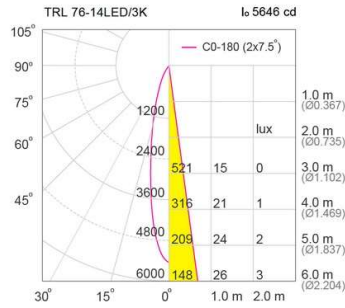

## Specification

<b>Housing</b>	Die-cast and extruded aluminium
<b>Finishing</b>	Powder coated in white or black
<b>Mounting</b>	1 circuit lighting track (LTS01/LTR01)
<b>Power</b>	14/20/23W
<b>Light Source</b>	LED-COB
<b>Colour Temperature</b>	3000/4000/5000K
<b>Lamp Output</b>	14W : 1540/1660/1805 lm 20W : 2200/2370/2575 lm 23W : 2635/2845/3090 lm
<b>Luminaire Output</b>	14W : 1309/1414/1532 lm 20W : 1792/1935/2097 lm 23W : 2064/2229/2415 lm
<b>Beam Angle</b>	15/24/36 Degree
<b>Control Gear</b>	Built-in driver
<b>Power Supply</b>	220-240VAC, 50Hz
<b>Power Factor</b>	>0.9
<b>Insulation Class</b>	II
<b>IP Rating</b>	20
<b>LED Lifetime</b>	40,000 hrs.
<b>Equivalent</b>	14W : PAR30 75W 20W : MH 20W 23W : MH 35W

## Ordering Data

Model	Watt
TRL76/WH-14LED	14W
TRL76/WH-20LED	20W
TRL76/WH-23LED	23W