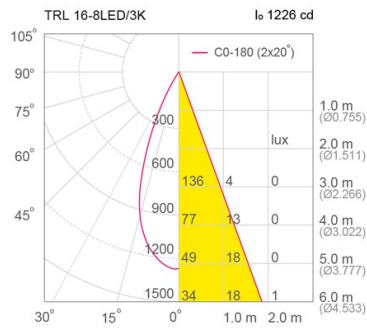

LED Spot / Tracklight

TRL16

Application

Track light is designed to use for office buildings, shopping centers, convenience stores, modern trade stores, discount stores, hotels, restaurants, residences, museums, recreational centers, etc.

Specification

Housing	Die-cast and extruded aluminium
Finishing	Powder coated in white or black
Mounting	1 circuit lighting track (LTS01/LTR01)
Power	8/14W
Source	LED-COB
Lamp Colour	3000/4000/5000K
Lamp Output	8W : 900/970/1040 lm 14W : 1540/1660/1805 lm
Luminaire Output	8W : 722/780/845 lm 14W : 1058/1143/1238 lm
Beam Angle	20/30/40 Degree
Control Gear	Built-in driver
Power Supply	220VAC 50Hz
Power Factor	> 0.9
Insulation Class	II
IP Rating	20
LED Lifetime	40,000 hrs.
Equivalent	8W : PAR30 50W 14W : PAR30 75W

Ordering Data

Model	Watt
TRL16/WH-8LED	8W
TRL16/WH-14LED	14W

Related Products