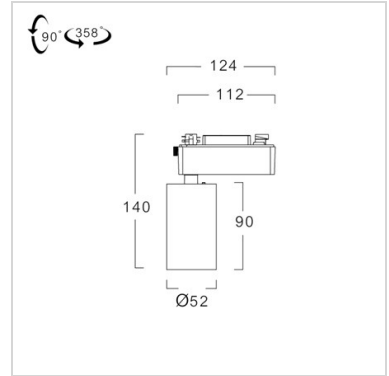

LED Spot / Tracklight

TRL16

Application

Track light is designed to use for office buildings, shopping centers, convenience stores, modern trade stores, discount stores, hotels, restaurants, residences, museums, recreational centers, etc.

Specification

Housing	Die-cast and extruded aluminium
Finishing	Powder coated in white or black
Mounting	1 circuit lighting track (LTS01/LTR01)
Power	8/14W
Source	LED-COB
Lamp Colour	3000/4000/5000K
Lamp Output	8W : 900/970/1040 lm 14W : 1540/1660/1805 lm
Luminaire Output	8W : 722/780/845 lm 14W : 1058/1143/1238 lm
Beam Angle	20/30/40 Degree
Control Gear	Built-in driver
Power Supply	220VAC 50Hz
Power Factor	> 0.9
Insulation Class	II
IP Rating	20
LED Lifetime	40,000 hrs.
Equivalent	8W : PAR30 50W 14W : PAR30 75W

Ordering Data

Model	Watt
TRL16/WH-8LED	8W
TRL16/WH-14LED	14W

Related Products