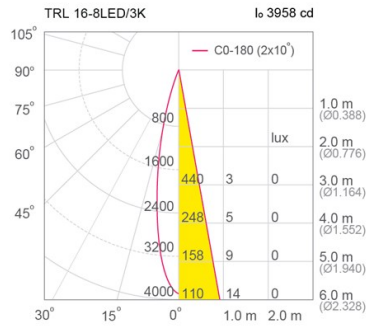

Specification

Housing	Die-cast and extruded aluminium
Finishing	Powder coated in white or black
Mounting	1 circuit lighting track (LTS01/LTR01)
Power	8/14W
Source	LED-COB
Lamp Colour	3000/4000/5000K
Lamp Output	8W : 900/970/1040 lm 14W : 1540/1660/1805 lm
Luminaire Output	8W : 722/780/845 lm 14W : 1058/1143/1238 lm
Beam Angle	20/30/40 Degree
Control Gear	Built-in driver
Power Supply	220VAC 50Hz
Power Factor	> 0.9
Insulation Class	II
IP Rating	20
LED Lifetime	40,000 hrs.
Equivalent	8W : PAR30 50W 14W : PAR30 75W

Ordering Data

Model	Watt
TRL16/WH-8LED	8W
TRL16/WH-14LED	14W

Related Products