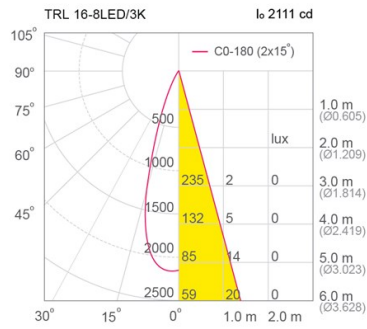

LED Spot / Tracklight

TRL16

Application

Track light is designed to use for office buildings, shopping centers, convenience stores, modern trade stores, discount stores, hotels, restaurants, residences, museums, recreational centers, etc.

Specification

Housing	Die-cast and extruded aluminium
Finishing	Powder coated in white or black
Mounting	1 circuit lighting track (LTS01/LTR01)
Power	8/14W
Source	LED-COB
Lamp Colour	3000/4000/5000K
Lamp Output	8W : 900/970/1040 lm 14W : 1540/1660/1805 lm
Luminaire Output	8W : 722/780/845 lm 14W : 1058/1143/1238 lm
Beam Angle	20/30/40 Degree
Control Gear	Built-in driver
Power Supply	220VAC 50Hz
Power Factor	> 0.9
Insulation Class	II
IP Rating	20
LED Lifetime	40,000 hrs.
Equivalent	8W : PAR30 50W 14W : PAR30 75W

Ordering Data

Model	Watt
TRL16/WH-8LED	8W
TRL16/WH-14LED	14W

Related Products