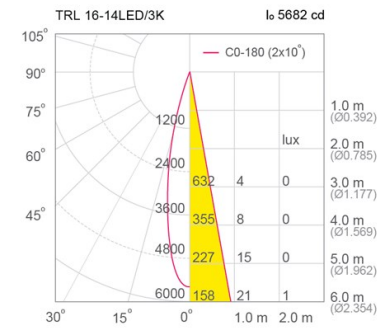

LED Spot / Tracklight

TRL16

Application

Track light is designed to use for office buildings, shopping centers, convenience stores, modern trade stores, discount stores, hotels, restaurants, residences, museums, recreational centers, etc.

Specification

Housing	Die-cast and extruded aluminium
Finishing	Powder coated in white or black
Mounting	1 circuit lighting track (LTS01/LTR01)
Power	8/14W
Source	LED-COB
Lamp Colour	3000/4000/5000K
Lamp Output	8W : 900/970/1040 lm 14W : 1540/1660/1805 lm
Luminaire Output	8W : 722/780/845 lm 14W : 1058/1143/1238 lm
Beam Angle	20/30/40 Degree
Control Gear	Built-in driver
Power Supply	220VAC 50Hz
Power Factor	> 0.9
Insulation Class	II
IP Rating	20
LED Lifetime	40,000 hrs.
Equivalent	8W : PAR30 50W 14W : PAR30 75W

Ordering Data

Model	Watt
TRL16/WH-8LED	8W
TRL16/WH-14LED	14W

Related Products