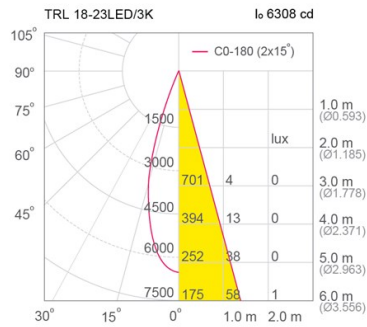

Specification

Housing	Die-cast and extruded aluminium
Finishing	Powder coated in white or black
Mounting	1 circuit lighting track (LTS01/LTR01)
Power	23/30W
Source	LED-COB
Lamp Colour	3000/4000/5000K
Lamp Output	23W : 2635/2845/3090 lm 30W : 3500/3770/4015 lm
Luminaire Output	23W : 2042/2205/2389 lm 30W : 2668/2881/3068 lm
Beam Angle	20/30/40 Degree
Control Gear	Built-in driver
Power Supply	220VAC 50Hz
Power Factor	> 0.9
Insulation Class	II
IP Rating	20
LED Lifetime	40,000 hrs.
Equivalent	23W : MH 35W 30W : MH 70W

Ordering Data

Model	Watt
TRL18/WH-23LED	23W
TRL18/WH-30LED	30W

Related Products

Honey comb

Visor

Hood

Opal-Diffuser

TRL15-8W