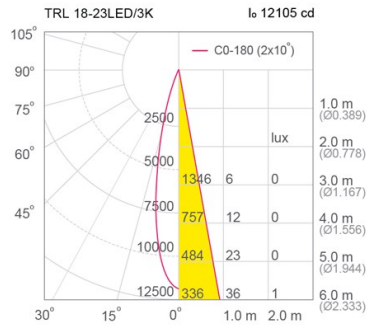

Specification

Housing	Die-cast and extruded aluminium
Finishing	Powder coated in white or black
Mounting	1 circuit lighting track (LTS01/LTR01)
Power	23/30W
Source	LED-COB
Lamp Colour	3000/4000/5000K
Lamp Output	23W : 2635/2845/3090 lm 30W : 3500/3770/4015 lm
Luminaire Output	23W : 2042/2205/2389 lm 30W : 2668/2881/3068 lm
Beam Angle	20/30/40 Degree
Control Gear	Built-in driver
Power Supply	220VAC 50Hz
Power Factor	> 0.9
Insulation Class	II
IP Rating	20
LED Lifetime	40,000 hrs.
Equivalent	23W : MH 35W 30W : MH 70W

Ordering Data

Model	Watt
TRL18/WH-23LED	23W
TRL18/WH-30LED	30W

Related Products

Honey comb

Visor

Hood

Opal-Diffuser

TRL15-8W