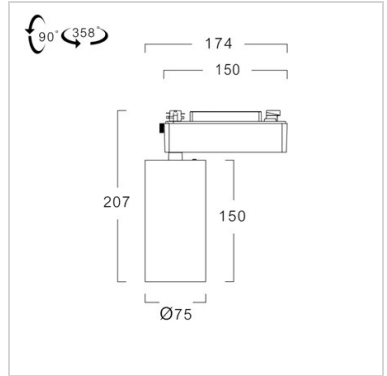

LED Spot / Tracklight

TIS **TRL18**

Application

Track light is designed to use for office buildings, shopping centers, convenience stores, modern trade stores, discount stores, hotels, restaurants, residences, museums, recreational centers, etc.

Specification

Housing	Die-cast and extruded aluminium
Finishing	Powder coated in white or black
Mounting	1 circuit lighting track (LTS01/LTR01)
Power	23/30W
Source	LED-COB
Lamp Colour	3000/4000/5000K
Lamp Output	23W : 2635/2845/3090 lm 30W : 3500/3770/4015 lm
Luminaire Output	23W : 2042/2205/2389 lm 30W : 2668/2881/3068 lm
Beam Angle	20/30/40 Degree
Control Gear	Built-in driver
Power Supply	220VAC 50Hz
Power Factor	> 0.9
Insulation Class	II
IP Rating	20
LED Lifetime	40,000 hrs.
Equivalent	23W : MH 35W 30W : MH 70W

Ordering Data

Model	Watt
TRL18/WH-23LED	23W
TRL18/WH-30LED	30W

Related Products

Honey comb

Visor

Hood

Opal-Diffuser

TRL15-8W