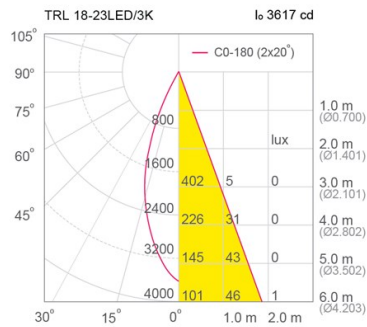

Specification

Housing	Die-cast and extruded aluminium
Finishing	Powder coated in white or black
Mounting	1 circuit lighting track (LTS01/LTR01)
Power	23/30W
Source	LED-COB
Lamp Colour	3000/4000/5000K
Lamp Output	23W : 2635/2845/3090 lm 30W : 3500/3770/4015 lm
Luminaire Output	23W : 2042/2205/2389 lm 30W : 2668/2881/3068 lm
Beam Angle	20/30/40 Degree
Control Gear	Built-in driver
Power Supply	220VAC 50Hz
Power Factor	> 0.9
Insulation Class	II
IP Rating	20
LED Lifetime	40,000 hrs.
Equivalent	23W : MH 35W 30W : MH 70W

Ordering Data

Model	Watt
TRL18/WH-23LED	23W
TRL18/WH-30LED	30W

Related Products

Honey comb

Visor

Hood

Opal-Diffuser

TRL15-8W