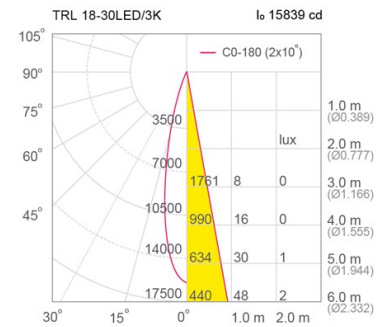

Specification

Housing	Die-cast and extruded aluminium
Finishing	Powder coated in white or black
Mounting	1 circuit lighting track (LTS01/LTR01)
Power	23/30W
Source	LED-COB
Lamp Colour	3000/4000/5000K
Lamp Output	23W : 2635/2845/3090 lm 30W : 3500/3770/4015 lm
Luminaire Output	23W : 2042/2205/2389 lm 30W : 2668/2881/3068 lm
Beam Angle	20/30/40 Degree
Control Gear	Built-in driver
Power Supply	220VAC 50Hz
Power Factor	> 0.9
Insulation Class	II
IP Rating	20
LED Lifetime	40,000 hrs.
Equivalent	23W : MH 35W 30W : MH 70W

Ordering Data

Model	Watt
TRL18/WH-23LED	23W
TRL18/WH-30LED	30W

Related Products

Honey comb

Visor

Hood

Opal-Diffuser

TRL15-8W