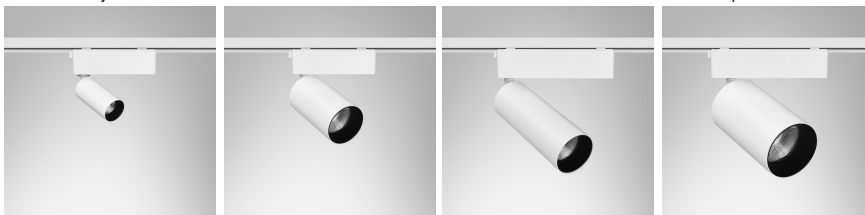

LED Spot / Tracklight

TIS **TRL18**

Application

Track light is designed to use for office buildings, shopping centers, convenience stores, modern trade stores, discount stores, hotels, restaurants, residences, museums, recreational centers, etc.

Specification

Housing	Die-cast and extruded aluminium
Finishing	Powder coated in white or black
Mounting	1 circuit lighting track (LTS01/LTR01)
Power	23/30W
Source	LED-COB
Lamp Colour	3000/4000/5000K
Lamp Output	23W : 2635/2845/3090 lm 30W : 3500/3770/4015 lm
Luminaire Output	23W : 2042/2205/2389 lm 30W : 2668/2881/3068 lm
Beam Angle	20/30/40 Degree
Control Gear	Built-in driver
Power Supply	220VAC 50Hz
Power Factor	> 0.9
Insulation Class	II
IP Rating	20
LED Lifetime	40,000 hrs.
Equivalent	23W : MH 35W 30W : MH 70W

Ordering Data

Model	Watt
TRL18/WH-23LED	23W
TRL18/WH-30LED	30W

Related Products

Honey comb

Visor

Hood

Opal-Diffuser

TRL15-8W