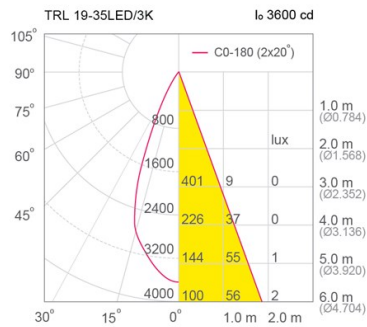

Specification

Housing	Die-cast and extruded aluminium
Finishing	Powder coated in white or black
Mounting	1 circuit lighting track (LTS01/LTR01)
Power	35/40W
Source	LED-COB
Lamp Colour	3000/4000/5000K
Lamp Output	35W : 3940/4245/4520 lm 40W : 4665/4995/5270 lm
Luminaire Output	35W : 2928/3162/3367 lm 40W : 3346/3580/3781 lm
Beam Angle	20/30/40 Degree
Control Gear	Built-in driver
Power Supply	220VAC 50Hz
Power Factor	> 0.9
Insulation Class	II
IP Rating	20
LED Lifetime	40,000 hrs.
Equivalent	35W : MH 100W 40W : MH 100W

Ordering Data

Model	Watt
TRL19/WH-30LED	30W
TRL19/WH-35LED	35W
TRL19/WH-40LED	40W

Related Products