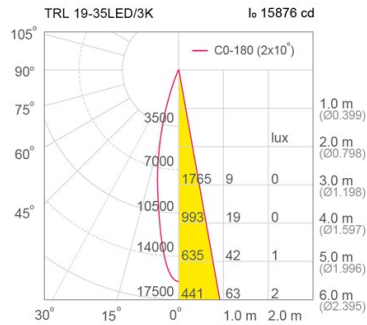

Specification

Housing	Die-cast and extruded aluminium
Finishing	Powder coated in white or black
Mounting	1 circuit lighting track (LTS01/LTR01)
Power	35/40W
Source	LED-COB
Lamp Colour	3000/4000/5000K
Lamp Output	35W : 3940/4245/4520 lm 40W : 4665/4995/5270 lm
Luminaire Output	35W : 2928/3162/3367 lm 40W : 3346/3580/3781 lm
Beam Angle	20/30/40 Degree
Control Gear	Built-in driver
Power Supply	220VAC 50Hz
Power Factor	> 0.9
Insulation Class	II
IP Rating	20
LED Lifetime	40,000 hrs.
Equivalent	35W : MH 100W 40W : MH 100W

Ordering Data

Model	Watt
TRL19/WH-30LED	30W
TRL19/WH-35LED	35W
TRL19/WH-40LED	40W

Related Products