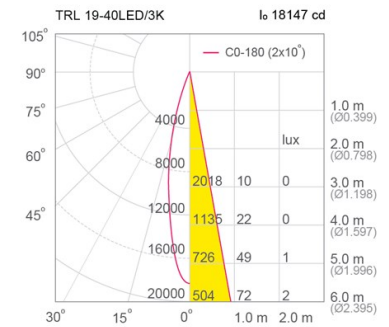

LED Spot / Tracklight

TIS TRL19

Application

Track light is designed to use for office buildings, shopping centers, convenience stores, modern trade stores, discount stores, hotels, restaurants, residences, museums, recreational centers, etc.

Specification

Housing	Die-cast and extruded aluminium
Finishing	Powder coated in white or black
Mounting	1 circuit lighting track (LTS01/LTR01)
Power	35/40W
Source	LED-COB
Lamp Colour	3000/4000/5000K
Lamp Output	35W : 3940/4245/4520 lm 40W : 4665/4995/5270 lm
Luminaire Output	35W : 2928/3162/3367 lm 40W : 3346/3580/3781 lm
Beam Angle	20/30/40 Degree
Control Gear	Built-in driver
Power Supply	220VAC 50Hz
Power Factor	> 0.9
Insulation Class	II
IP Rating	20
LED Lifetime	40,000 hrs.
Equivalent	35W : MH 100W 40W : MH 100W

Ordering Data

Model	Watt
TRL19/WH-30LED	30W
TRL19/WH-35LED	35W
TRL19/WH-40LED	40W

Related Products