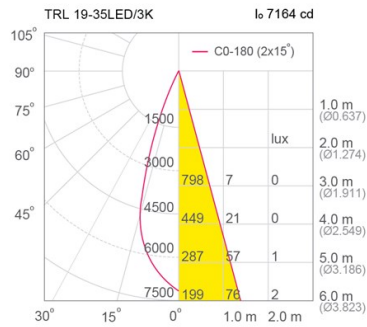

Specification

Housing	Die-cast and extruded aluminium
Finishing	Powder coated in white or black
Mounting	1 circuit lighting track (LTS01/LTR01)
Power	35/40W
Source	LED-COB
Lamp Colour	3000/4000/5000K
Lamp Output	35W : 3940/4245/4520 lm 40W : 4665/4995/5270 lm
Luminaire Output	35W : 2928/3162/3367 lm 40W : 3346/3580/3781 lm
Beam Angle	20/30/40 Degree
Control Gear	Built-in driver
Power Supply	220VAC 50Hz
Power Factor	> 0.9
Insulation Class	II
IP Rating	20
LED Lifetime	40,000 hrs.
Equivalent	35W : MH 100W 40W : MH 100W

Ordering Data

Model	Watt
TRL19/WH-30LED	30W
TRL19/WH-35LED	35W
TRL19/WH-40LED	40W

Related Products