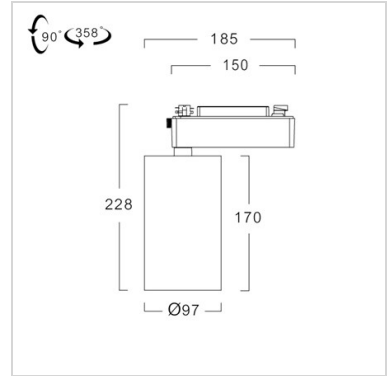

LED Spot / Tracklight

TIS TRL19

Application

Track light is designed to use for office buildings, shopping centers, convenience stores, modern trade stores, discount stores, hotels, restaurants, residences, museums, recreational centers, etc.

Specification

Housing	Die-cast and extruded aluminium
Finishing	Powder coated in white or black
Mounting	1 circuit lighting track (LTS01/LTR01)
Power	35/40W
Source	LED-COB
Lamp Colour	3000/4000/5000K
Lamp Output	35W : 3940/4245/4520 lm 40W : 4665/4995/5270 lm
Luminaire Output	35W : 2928/3162/3367 lm 40W : 3346/3580/3781 lm
Beam Angle	20/30/40 Degree
Control Gear	Built-in driver
Power Supply	220VAC 50Hz
Power Factor	> 0.9
Insulation Class	II
IP Rating	20
LED Lifetime	40,000 hrs.
Equivalent	35W : MH 100W 40W : MH 100W

Ordering Data

Model	Watt
TRL19/WH-30LED	30W
TRL19/WH-35LED	35W
TRL19/WH-40LED	40W

Related Products