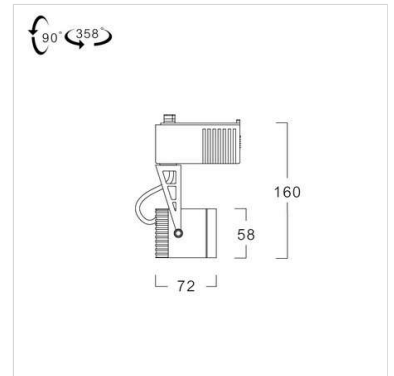

LED Spot / Tracklight

TIS TRM85

Application

Track light is designed to use for office buildings, shopping centers, convenience stores, modern trade stores, discount stores, hotels, restaurants, residences, museums, recreational centers, etc.

Specification

Housing	Die-cast aluminium
Finishing	Powder Coated in white
Mounting	1 phase lighting track (LTS01/LTR01)
Power	4-8W
Light Source	LED-MR16
Lamp Holder	GX5.3
Colour Temperature	2700-6500K
Lamp Output	6W : 2700/3000/4000/6500K : 550 lm 7W : 2700K : 550 lm 7W : 3000K : 600 lm
Control Gear	Built-in electronic transformer
Power Supply	220-240VAC, 50Hz
IP Rating	20
LED Lifetime	6W : 15,000 hrs. 7W : 25,000 hrs.
Equivalent	MR16 35 - 50W

Ordering Data

Model	Watt
TRM85/BK-XXLED-MR16	4-8W
TRM85/WH-XXLED-MR16	4-8W

Related Products

SAM85-LED MR16