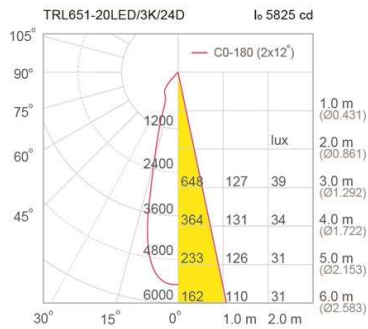

### Specification

<b>Housing</b>	Die-cast aluminium
<b>Finishing</b>	Powder coated in white or black
<b>Mounting</b>	1 circuit lighting track (LTS01/LTR01)
<b>Power</b>	14/20W
<b>Light Source</b>	LED-COB
<b>Colour Temperature</b>	3000/4000/5000K
<b>CRI</b>	>90/ >90/ >80
<b>Lamp Output</b>	14W : 1540/1660/1805 lm 20W : 2200/2370/2575 lm
<b>Luminaire Output</b>	14W : 1320/1426/1544 lm * 20W : 1906/2058/2230 lm **
<b>Beam Angle</b>	14W : 15/24/40/50 Degree 20W : 24/30/40/50 Degree
<b>Control Gear</b>	Built-in driver
<b>Power Supply</b>	220-240VAC, 50Hz
<b>Power Factor</b>	>0.9
<b>Insulation Class</b>	II
<b>IP Rating</b>	20
<b>LED Lifetime</b>	40,000 hrs.
<b>Equivalent</b>	14W : PAR30 75W 20W : MH 20W
<b>Remarks</b>	* Value at 24 Degree ** Value at 30 Degree

### Ordering Data

Model	Watt
TRL651/WH-14LED	14W
TRL651/WH-20LED	20W