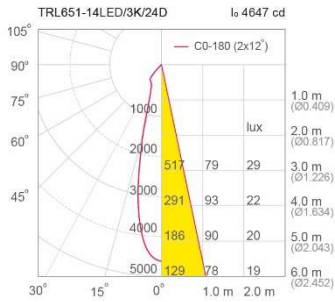

### Specification

<b>Housing</b>	Die-cast aluminium
<b>Finishing</b>	Powder coated in white or black
<b>Mounting</b>	1 circuit lighting track (LTS01/LTR01)
<b>Power</b>	14/20W
<b>Light Source</b>	LED-COB
<b>Colour Temperature</b>	3000/4000/5000K
<b>CRI</b>	>90/ >90/ >80
<b>Lamp Output</b>	14W : 1540/1660/1805 lm 20W : 2200/2370/2575 lm
<b>Luminaire Output</b>	14W : 1320/1426/1544 lm * 20W : 1906/2058/2230 lm **
<b>Beam Angle</b>	14W : 15/24/40/50 Degree 20W : 24/30/40/50 Degree
<b>Control Gear</b>	Built-in driver
<b>Power Supply</b>	220-240VAC, 50Hz
<b>Power Factor</b>	>0.9
<b>Insulation Class</b>	II
<b>IP Rating</b>	20
<b>LED Lifetime</b>	40,000 hrs.
<b>Equivalent</b>	14W : PAR30 75W 20W : MH 20W
<b>Remarks</b>	* Value at 24 Degree ** Value at 30 Degree

### Ordering Data

Model	Watt
TRL651/WH-14LED	14W
TRL651/WH-20LED	20W

### Related Products

TRL651/BK

Honey comb

TRL801-14/20/23W

14W

20W

15D

24D