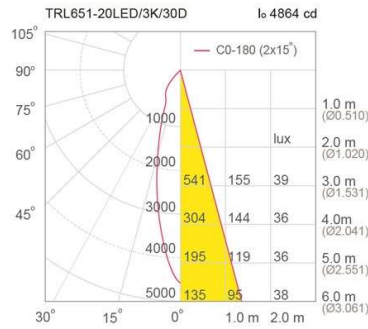

### Specification

<b>Housing</b>	Die-cast aluminium
<b>Finishing</b>	Powder coated in white or black
<b>Mounting</b>	1 circuit lighting track (LTS01/LTR01)
<b>Power</b>	14/20W
<b>Light Source</b>	LED-COB
<b>Colour Temperature</b>	3000/4000/5000K
<b>CRI</b>	>90/ >90/ >80
<b>Lamp Output</b>	14W : 1540/1660/1805 lm 20W : 2200/2370/2575 lm
<b>Luminaire Output</b>	14W : 1320/1426/1544 lm * 20W : 1906/2058/2230 lm **
<b>Beam Angle</b>	14W : 15/24/40/50 Degree 20W : 24/30/40/50 Degree
<b>Control Gear</b>	Built-in driver
<b>Power Supply</b>	220-240VAC, 50Hz
<b>Power Factor</b>	>0.9
<b>Insulation Class</b>	II
<b>IP Rating</b>	20
<b>LED Lifetime</b>	40,000 hrs.
<b>Equivalent</b>	14W : PAR30 75W 20W : MH 20W
<b>Remarks</b>	* Value at 24 Degree ** Value at 30 Degree

### Ordering Data

Model	Watt
TRL651/WH-14LED	14W
TRL651/WH-20LED	20W