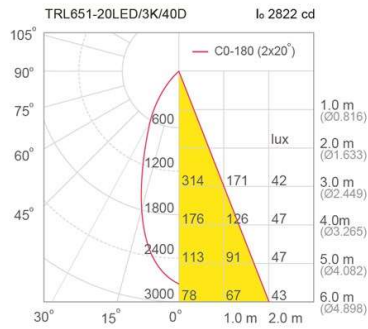

### Specification

<b>Housing</b>	Die-cast aluminium
<b>Finishing</b>	Powder coated in white or black
<b>Mounting</b>	1 circuit lighting track (LTS01/LTR01)
<b>Power</b>	14/20W
<b>Light Source</b>	LED-COB
<b>Colour Temperature</b>	3000/4000/5000K
<b>CRI</b>	>90/ >90/ >80
<b>Lamp Output</b>	14W : 1540/1660/1805 lm 20W : 2200/2370/2575 lm
<b>Luminaire Output</b>	14W : 1320/1426/1544 lm * 20W : 1906/2058/2230 lm **
<b>Beam Angle</b>	14W : 15/24/40/50 Degree 20W : 24/30/40/50 Degree
<b>Control Gear</b>	Built-in driver
<b>Power Supply</b>	220-240VAC, 50Hz
<b>Power Factor</b>	>0.9
<b>Insulation Class</b>	II
<b>IP Rating</b>	20
<b>LED Lifetime</b>	40,000 hrs.
<b>Equivalent</b>	14W : PAR30 75W 20W : MH 20W
<b>Remarks</b>	* Value at 24 Degree ** Value at 30 Degree

### Ordering Data

Model	Watt
TRL651/WH-14LED	14W
TRL651/WH-20LED	20W