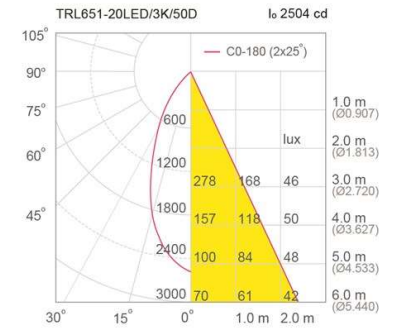

LED Spot / Tracklight

TIS TRL651

Application

Track light is designed to use for office buildings, shopping centers, convenience stores, modern trade stores, discount stores, hotels, restaurants, residences, museums, recreational centers, etc.

Specification

Housing	Die-cast aluminium
Finishing	Powder coated in white or black
Mounting	1 circuit lighting track (LTS01/LTR01)
Power	14/20W
Light Source	LED-COB
Colour Temperature	3000/4000/5000K
CRI	>90/ >90/ >80
Lamp Output	14W : 1540/1660/1805 lm 20W : 2200/2370/2575 lm
Luminaire Output	14W : 1320/1426/1544 lm * 20W : 1906/2058/2230 lm **
Beam Angle	14W : 15/24/40/50 Degree 20W : 24/30/40/50 Degree
Control Gear	Built-in driver
Power Supply	220-240VAC, 50Hz
Power Factor	>0.9
Insulation Class	II
IP Rating	20
LED Lifetime	40,000 hrs.
Equivalent	14W : PAR30 75W 20W : MH 20W
Remarks	* Value at 24 Degree ** Value at 30 Degree

Ordering Data

Model	Watt
TRL651/WH-14LED	14W
TRL651/WH-20LED	20W