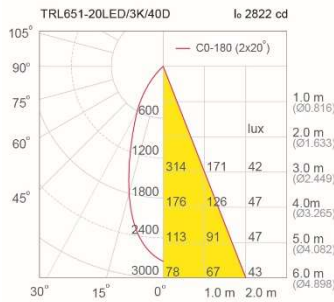

14W

20W

15D

24D

30D

40D

50D