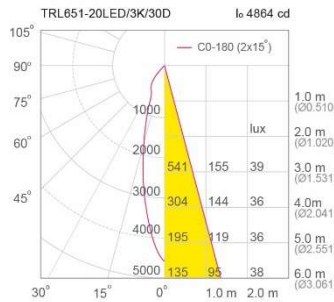

14W

20W

15D

24D

30D

40D

50D