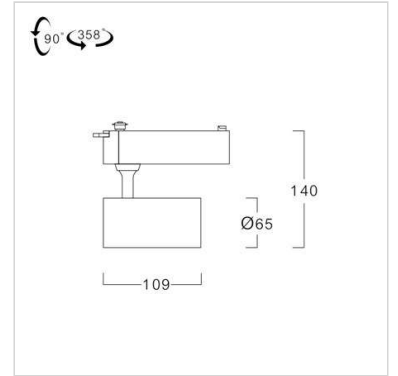

### Specification

<b>Housing</b>	Die-cast aluminium
<b>Finishing</b>	Powder coated in white or black
<b>Mounting</b>	1 circuit lighting track (LTS01/LTR01)
<b>Power</b>	14/20W
<b>Light Source</b>	LED-COB
<b>Colour Temperature</b>	3000/4000/5000K
<b>CRI</b>	>90/ >90/ >80
<b>Lamp Output</b>	14W : 1540/1660/1805 lm 20W : 2200/2370/2575 lm
<b>Luminaire Output</b>	14W : 1320/1426/1544 lm * 20W : 1906/2058/2230 lm **
<b>Beam Angle</b>	14W : 15/24/40/50 Degree 20W : 24/30/40/50 Degree
<b>Control Gear</b>	Built-in driver
<b>Power Supply</b>	220-240VAC, 50Hz
<b>Power Factor</b>	>0.9
<b>Insulation Class</b>	II
<b>IP Rating</b>	20
<b>LED Lifetime</b>	40,000 hrs.
<b>Equivalent</b>	14W : PAR30 75W 20W : MH 20W
<b>Remarks</b>	* Value at 24 Degree ** Value at 30 Degree

### Ordering Data

Model	Watt
TRL651/WH-14LED	14W
TRL651/WH-20LED	20W