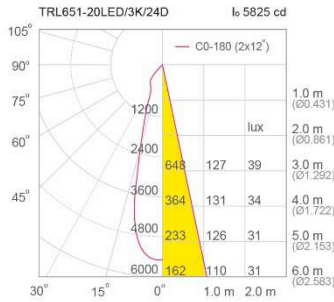

### Specification

<b>Housing</b>	Die-cast aluminium
<b>Finishing</b>	Powder coated in white or black
<b>Mounting</b>	1 circuit lighting track (LTS01/LTR01)
<b>Power</b>	14/20W
<b>Light Source</b>	LED-COB
<b>Colour Temperature</b>	3000/4000/5000K
<b>CRI</b>	>90/ >90/ >80
<b>Lamp Output</b>	14W : 1540/1660/1805 lm 20W : 2200/2370/2575 lm
<b>Luminaire Output</b>	14W : 1320/1426/1544 lm * 20W : 1906/2058/2230 lm **
<b>Beam Angle</b>	14W : 15/24/40/50 Degree 20W : 24/30/40/50 Degree
<b>Control Gear</b>	Built-in driver
<b>Power Supply</b>	220-240VAC, 50Hz
<b>Power Factor</b>	>0.9
<b>Insulation Class</b>	II
<b>IP Rating</b>	20
<b>LED Lifetime</b>	40,000 hrs.
<b>Equivalent</b>	14W : PAR30 75W 20W : MH 20W
<b>Remarks</b>	* Value at 24 Degree ** Value at 30 Degree

### Ordering Data

Model	Watt
TRL651/WH-14LED	14W
TRL651/WH-20LED	20W

### Related Products

TRL651/BK

Honey comb

TRL801-14/20/23W

14W

20W

15D

24D