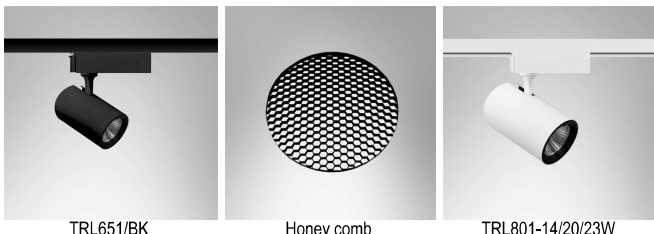

Related Products

TRL651/BK

Honey comb

TRL801-14/20/23W