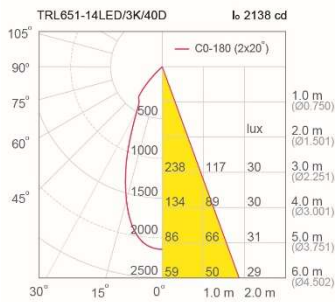

14W

20W

15D

24D

30D

40D

50D