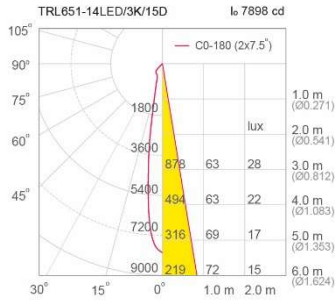

### Specification

<b>Housing</b>	Die-cast aluminium
<b>Finishing</b>	Powder coated in white or black
<b>Mounting</b>	1 circuit lighting track (LTS01/LTR01)
<b>Power</b>	14/20W
<b>Light Source</b>	LED-COB
<b>Colour Temperature</b>	3000/4000/5000K
<b>CRI</b>	>90/ >90/ >80
<b>Lamp Output</b>	14W : 1540/1660/1805 lm 20W : 2200/2370/2575 lm
<b>Luminaire Output</b>	14W : 1320/1426/1544 lm * 20W : 1906/2058/2230 lm **
<b>Beam Angle</b>	14W : 15/24/40/50 Degree 20W : 24/30/40/50 Degree
<b>Control Gear</b>	Built-in driver
<b>Power Supply</b>	220-240VAC, 50Hz
<b>Power Factor</b>	>0.9
<b>Insulation Class</b>	II
<b>IP Rating</b>	20
<b>LED Lifetime</b>	40,000 hrs.
<b>Equivalent</b>	14W : PAR30 75W 20W : MH 20W
<b>Remarks</b>	* Value at 24 Degree ** Value at 30 Degree

### Ordering Data

Model	Watt
TRL651/WH-14LED	14W
TRL651/WH-20LED	20W

### Related Products

TRL651/BK

Honey comb

TRL801-14/20/23W

14W

20W

15D

24D