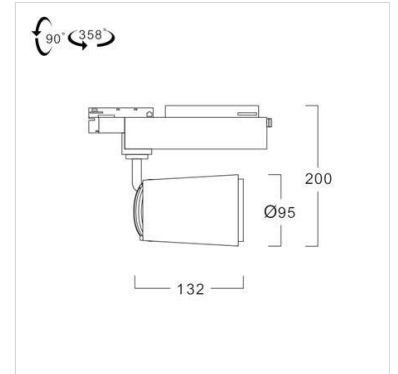

LED Spot / Tracklight

TIS TRL77

Application

Track light is designed to use for office buildings, shopping centers, convenience stores, modern trade stores, discount stores, hotels, restaurants, residences, museums, recreational centers, etc.

Specification

Housing	Die-cast aluminium
Finishing	Powder coated in white or black
Mounting	1 circuit lighting track (LTS01/LTR01)
Power	23/30W
Light Source	LED-COB
Colour Temperature	3000/4000/5000K
Lamp Output	23W : 2635/2845/3090 lm 30W : 3500/3770/4015 lm
Beam Angle	15/24/36 Degree
Control Gear	Built-in driver
Power Supply	220-240VAC, 50Hz
Power Factor	>0.9
Insulation Class	II
IP Rating	20
LED Lifetime	40,000 hrs.
Equivalent	23W : MH 35W 30W : MH 70W

Ordering Data

Model	Watt
TRL77/WH-23LED	23W
TRL77/WH-30LED	30W

Related Products

Honey comb